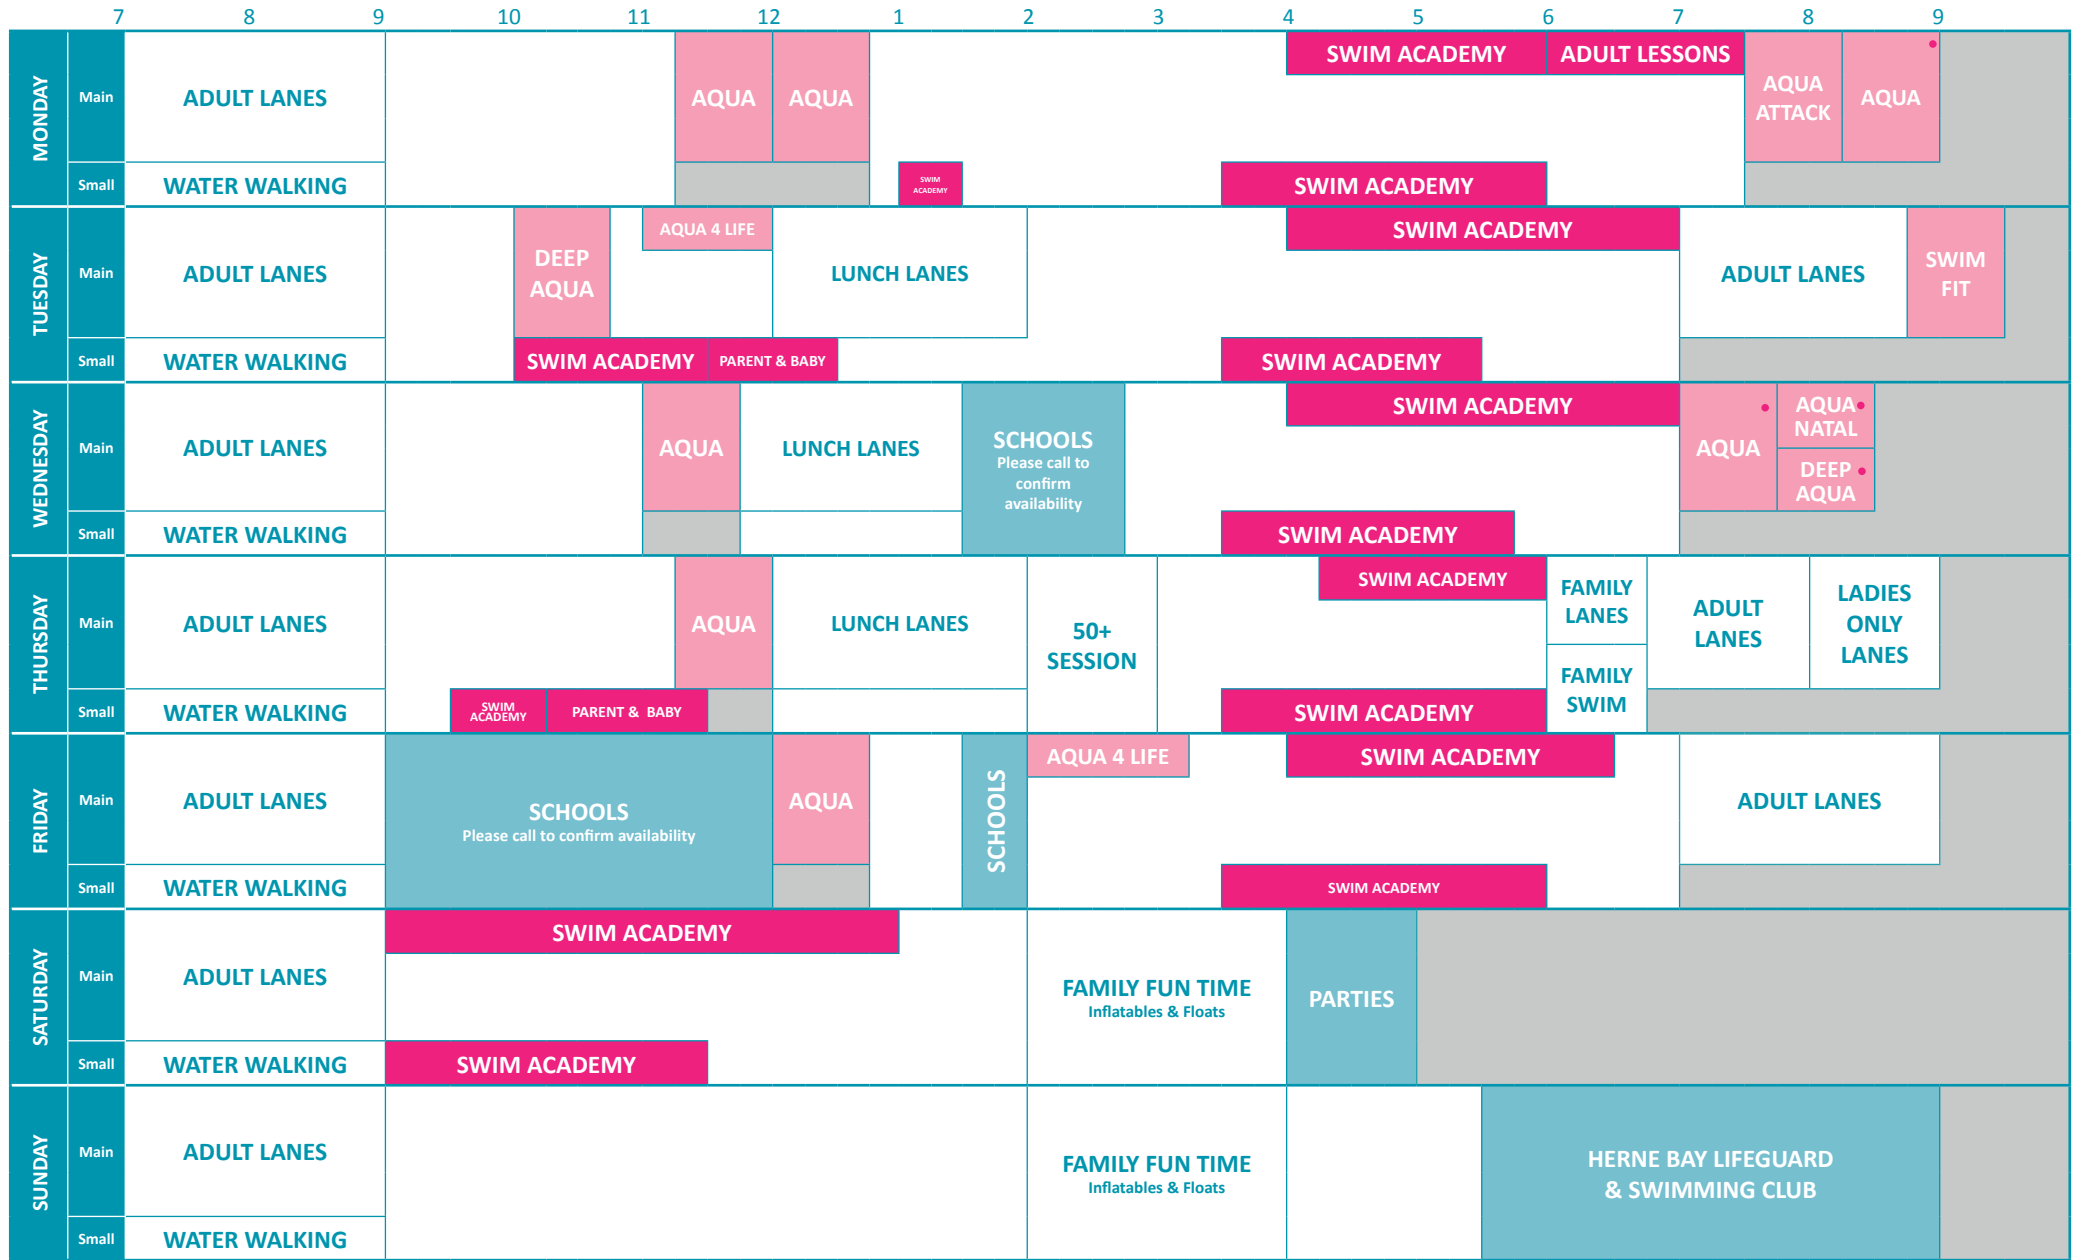

TERM TIME 2020

WHITSTABLE SWIMMING POOL

Public sessions
 Group activity sessions
 Pool closed for hire
 Swim Academy lessons
 Pool closed
 Off Peak Aqua