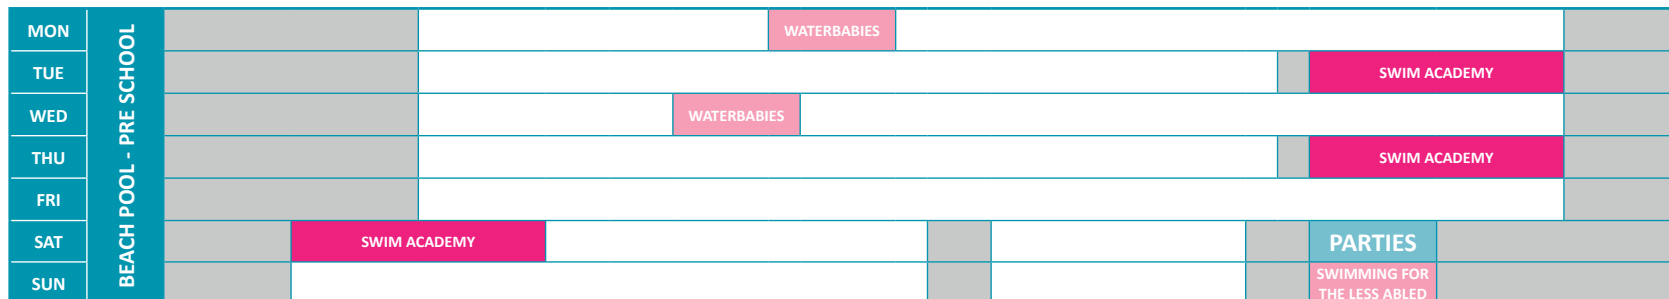

TERM TIME 2020

MAIN & SMALL POOLS

BEACH POOL

Public sessions
 Group activity sessions
 Pool closed for hire
 Pool closed
 Off Peak Aqua