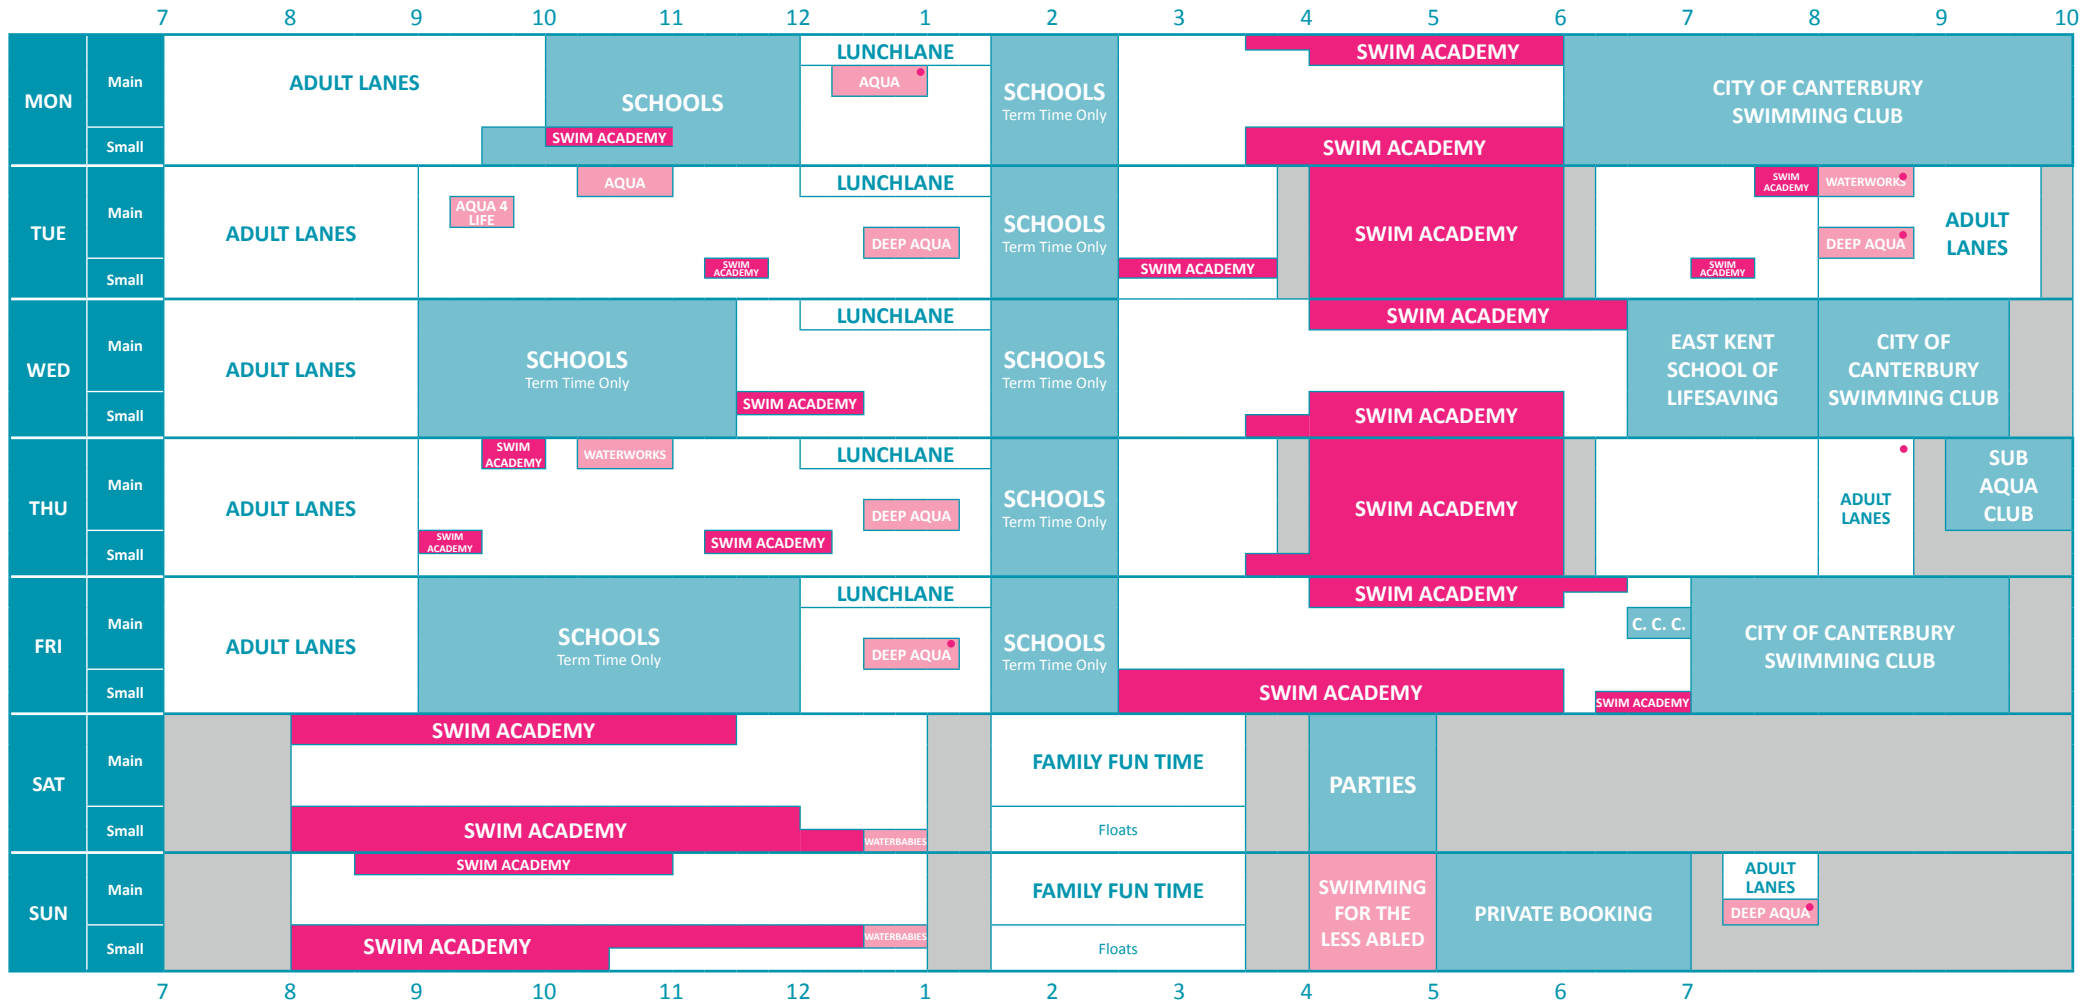

TERM TIME 2020

MAIN & SMALL POOLS

BEACH POOL

Public sessions
 Group activity sessions
 Pool closed for hire
 Pool closed
 Off Peak Aqua