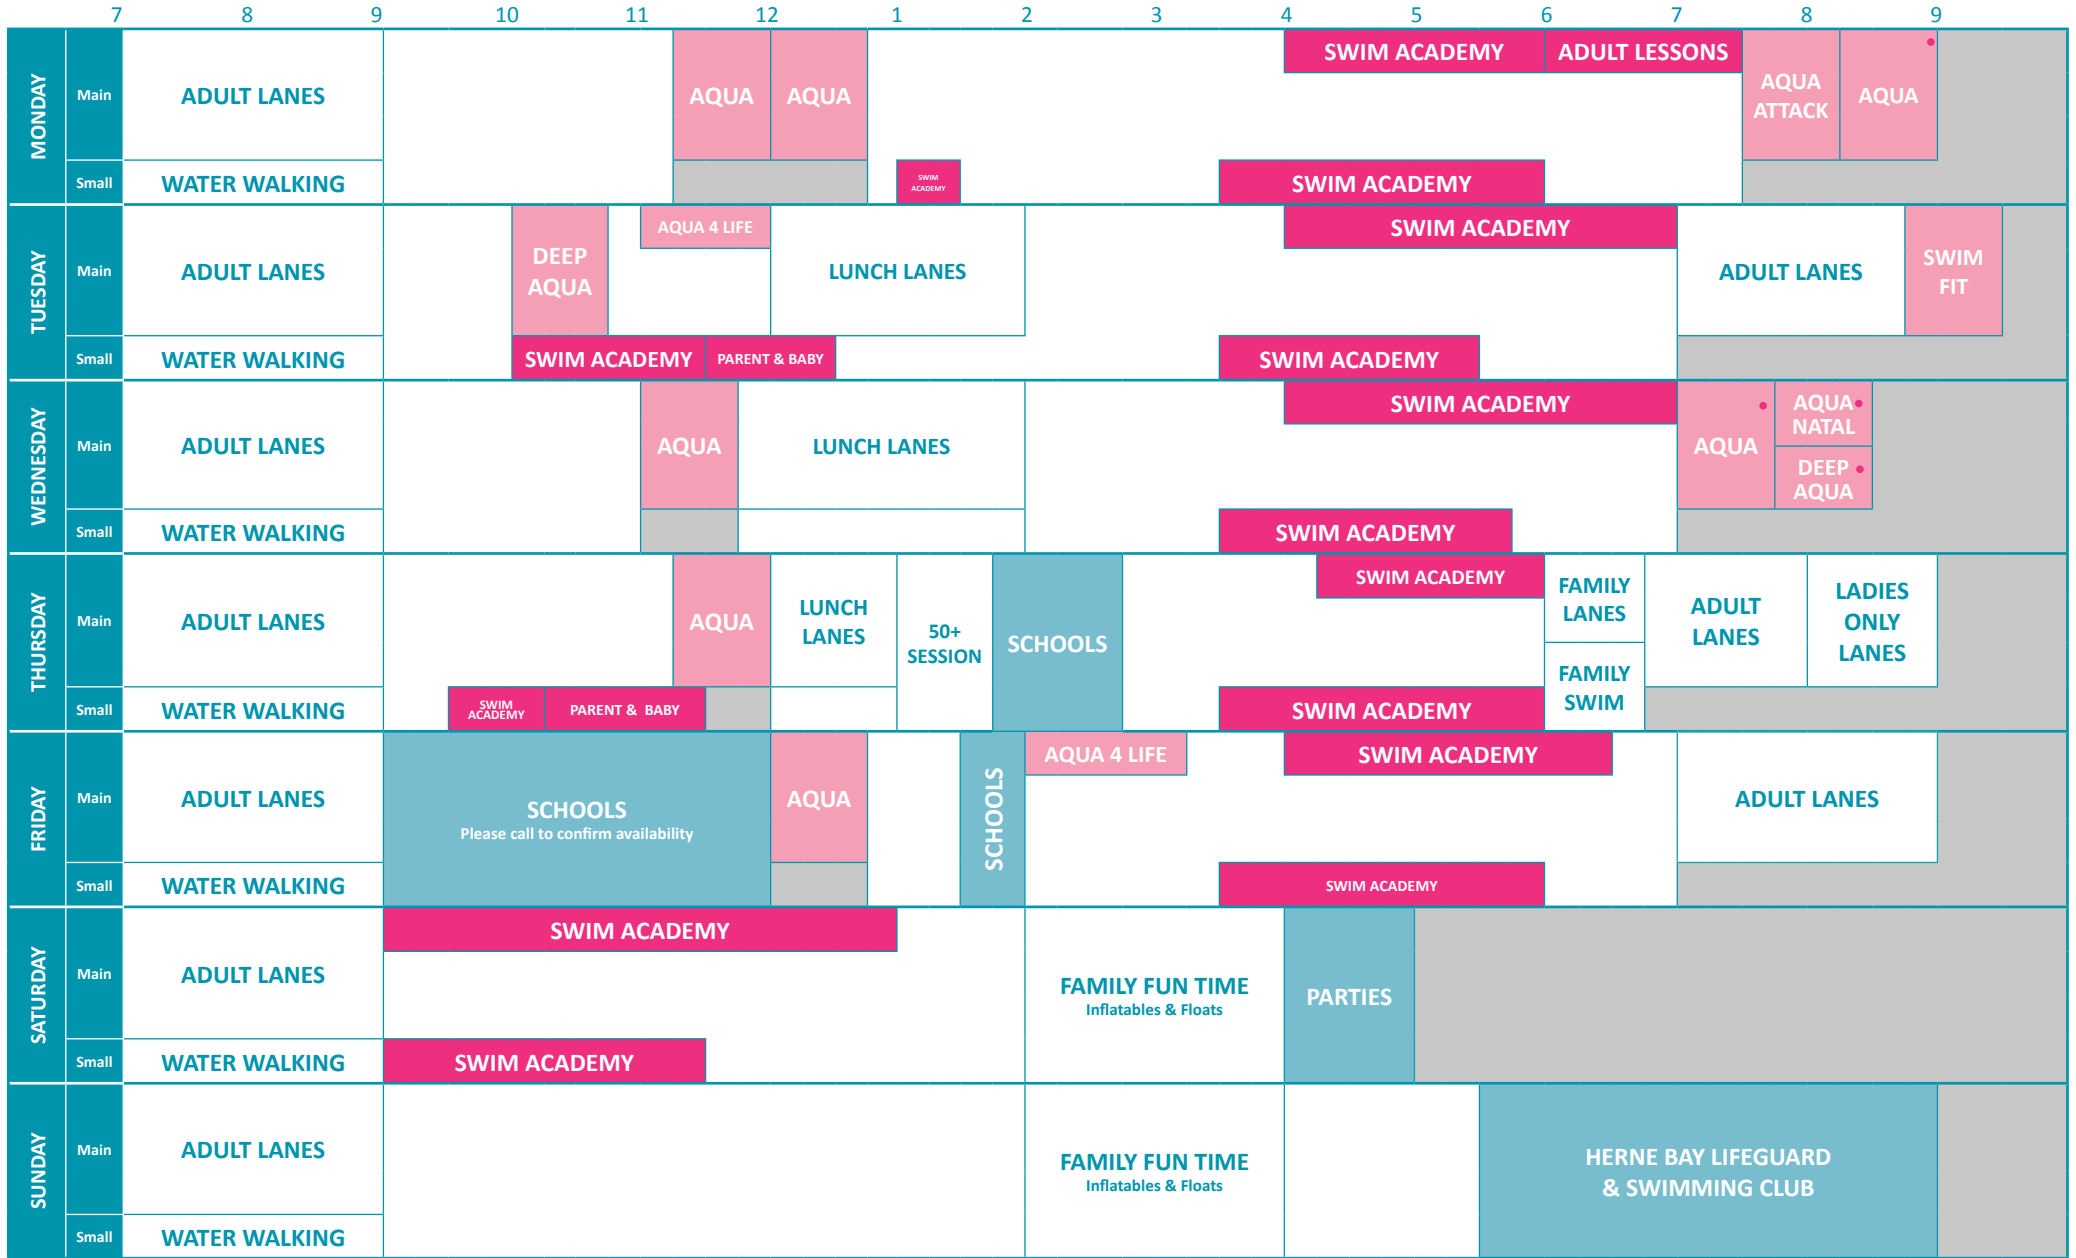

# TERM TIME 2019

WHITSTABLE SWIMMING POOL

Monday 9th September - Friday 17th October

Public sessions
  Group activity sessions
  Pool closed for hire
  Swim Academy lessons
  Pool closed
 • Off Peak Aqua