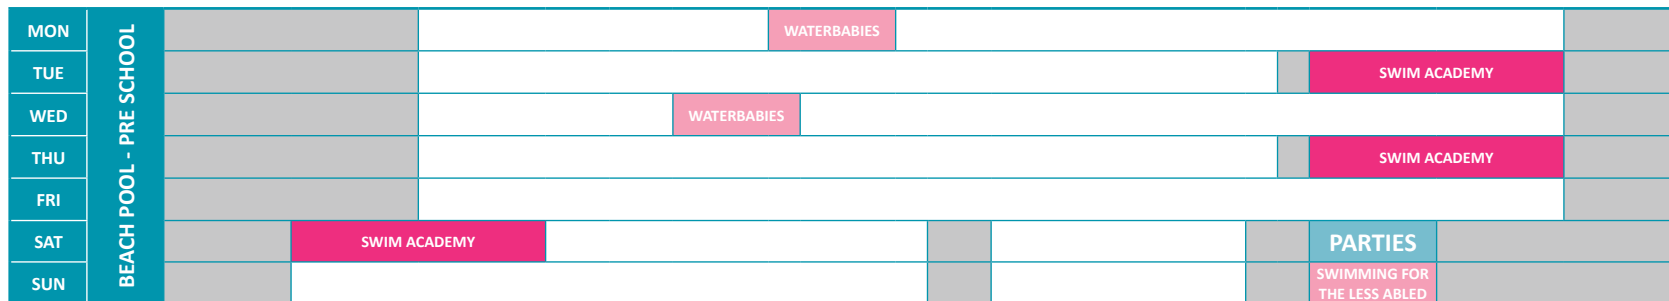

TERM TIME 2019

MAIN & SMALL POOLS

BEACH POOL

Public sessions Group activity sessions Pool closed for hire Swim Academy lessons Pool closed Off Peak Aqua