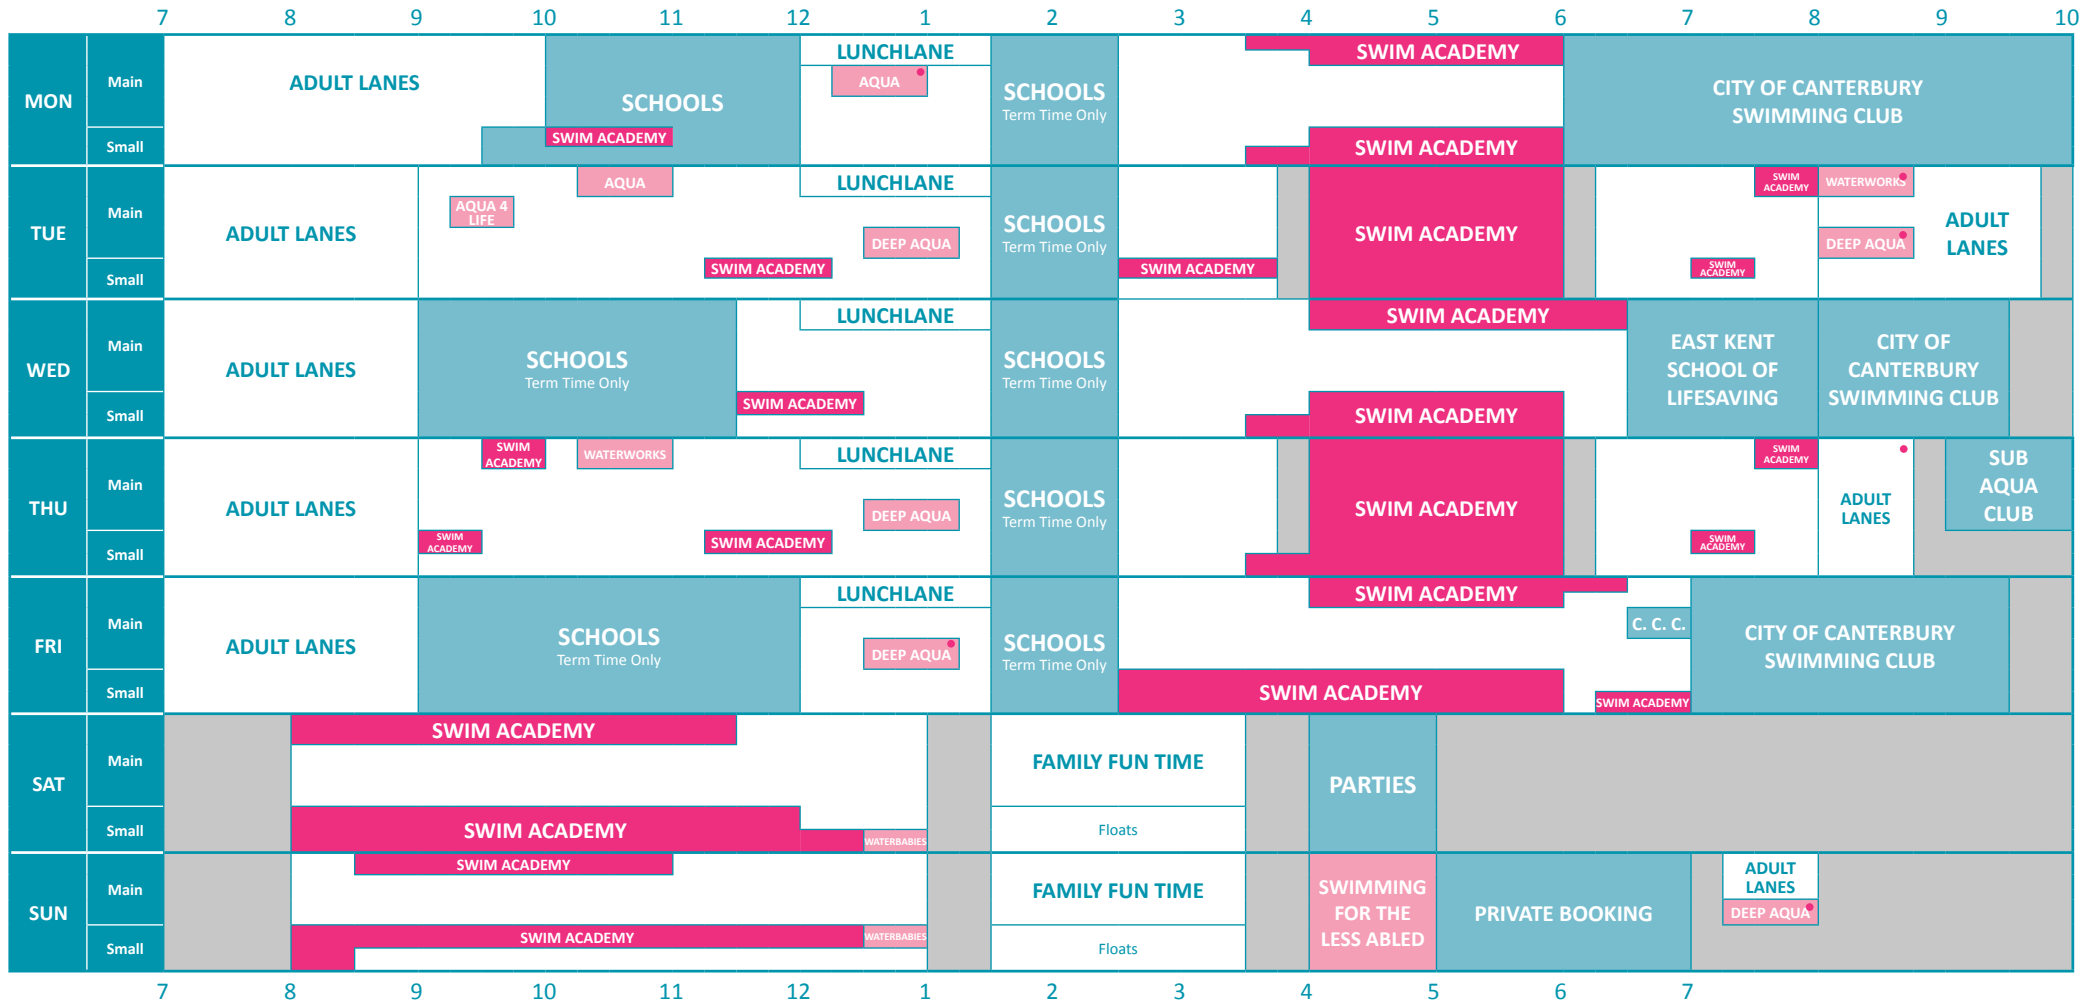

TERM TIME 2019

MAIN & SMALL POOLS

BEACH POOL

Public sessions Group activity sessions Pool closed for hire Swim Academy lessons Pool closed Off Peak Aqua