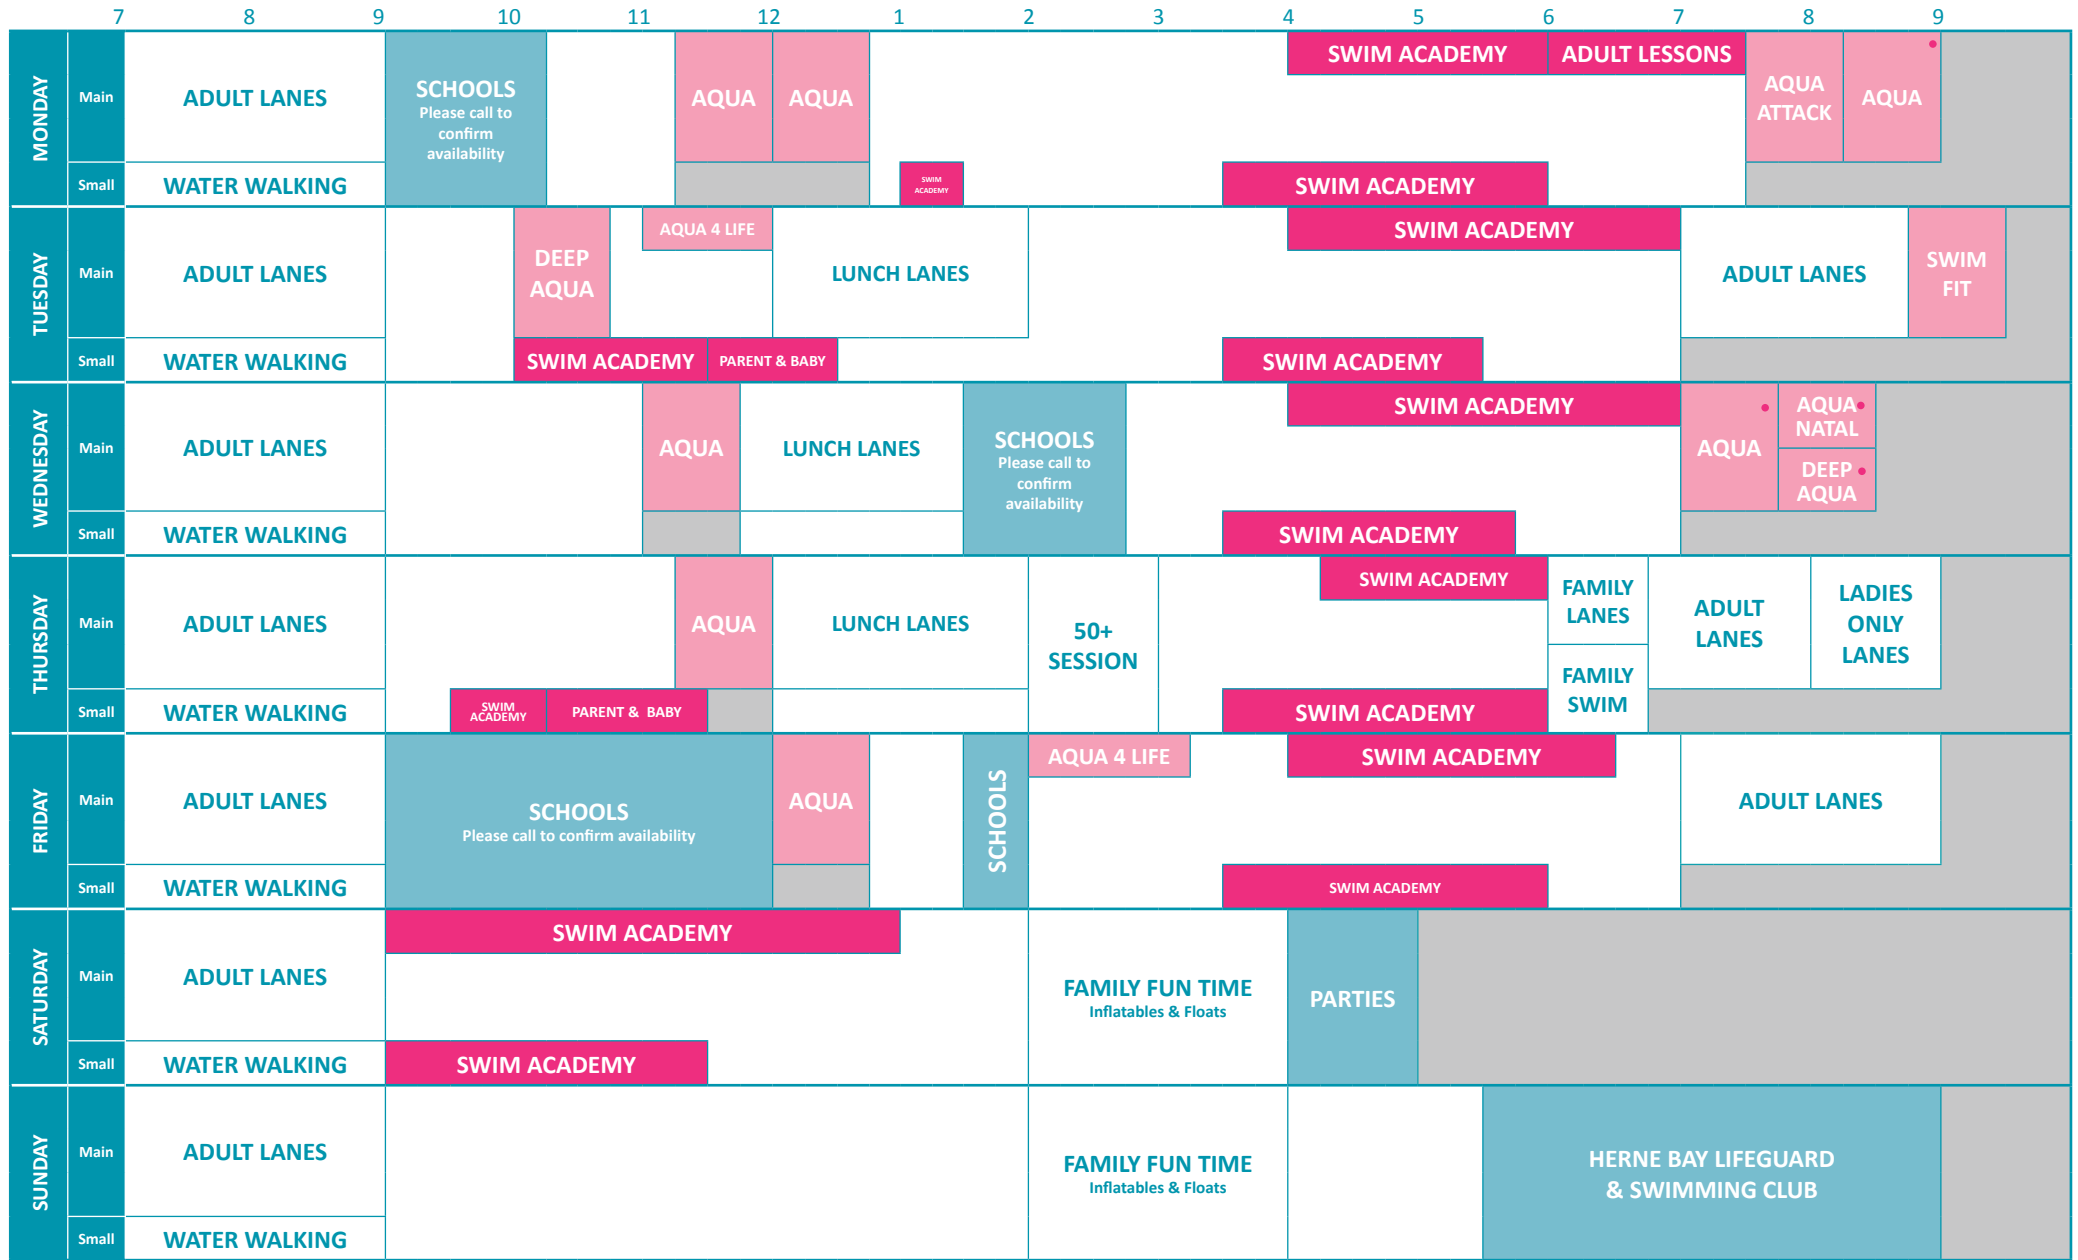

TERM TIME 2019

WHITSTABLE SWIMMING POOL

Public sessions
 Group activity sessions
 Pool closed for hire
 Swim Academy lessons
 Pool closed
 • Off Peak Aqua