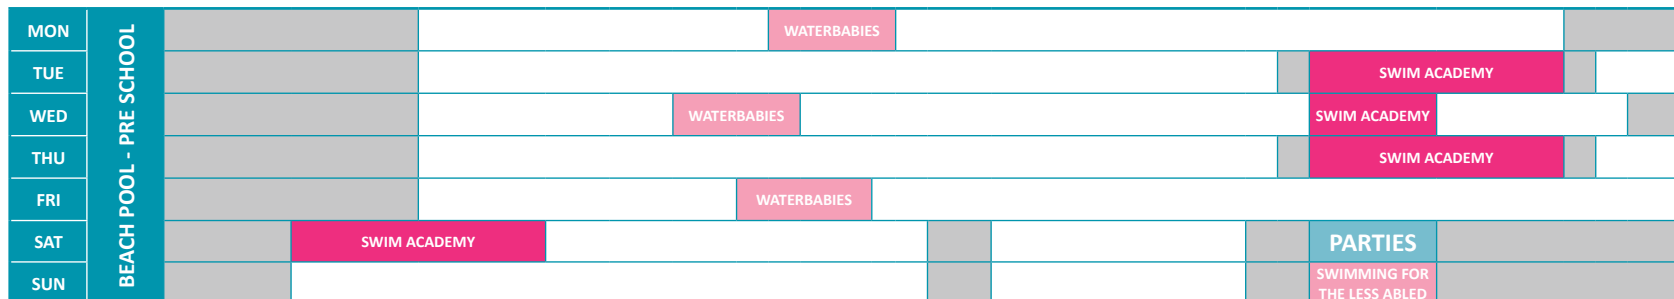

TERM TIME 2019

MAIN & SMALL POOLS

BEACH POOL

Public sessions
 Group activity sessions
 Pool closed for hire
 Pool closed
 Off Peak Aqua