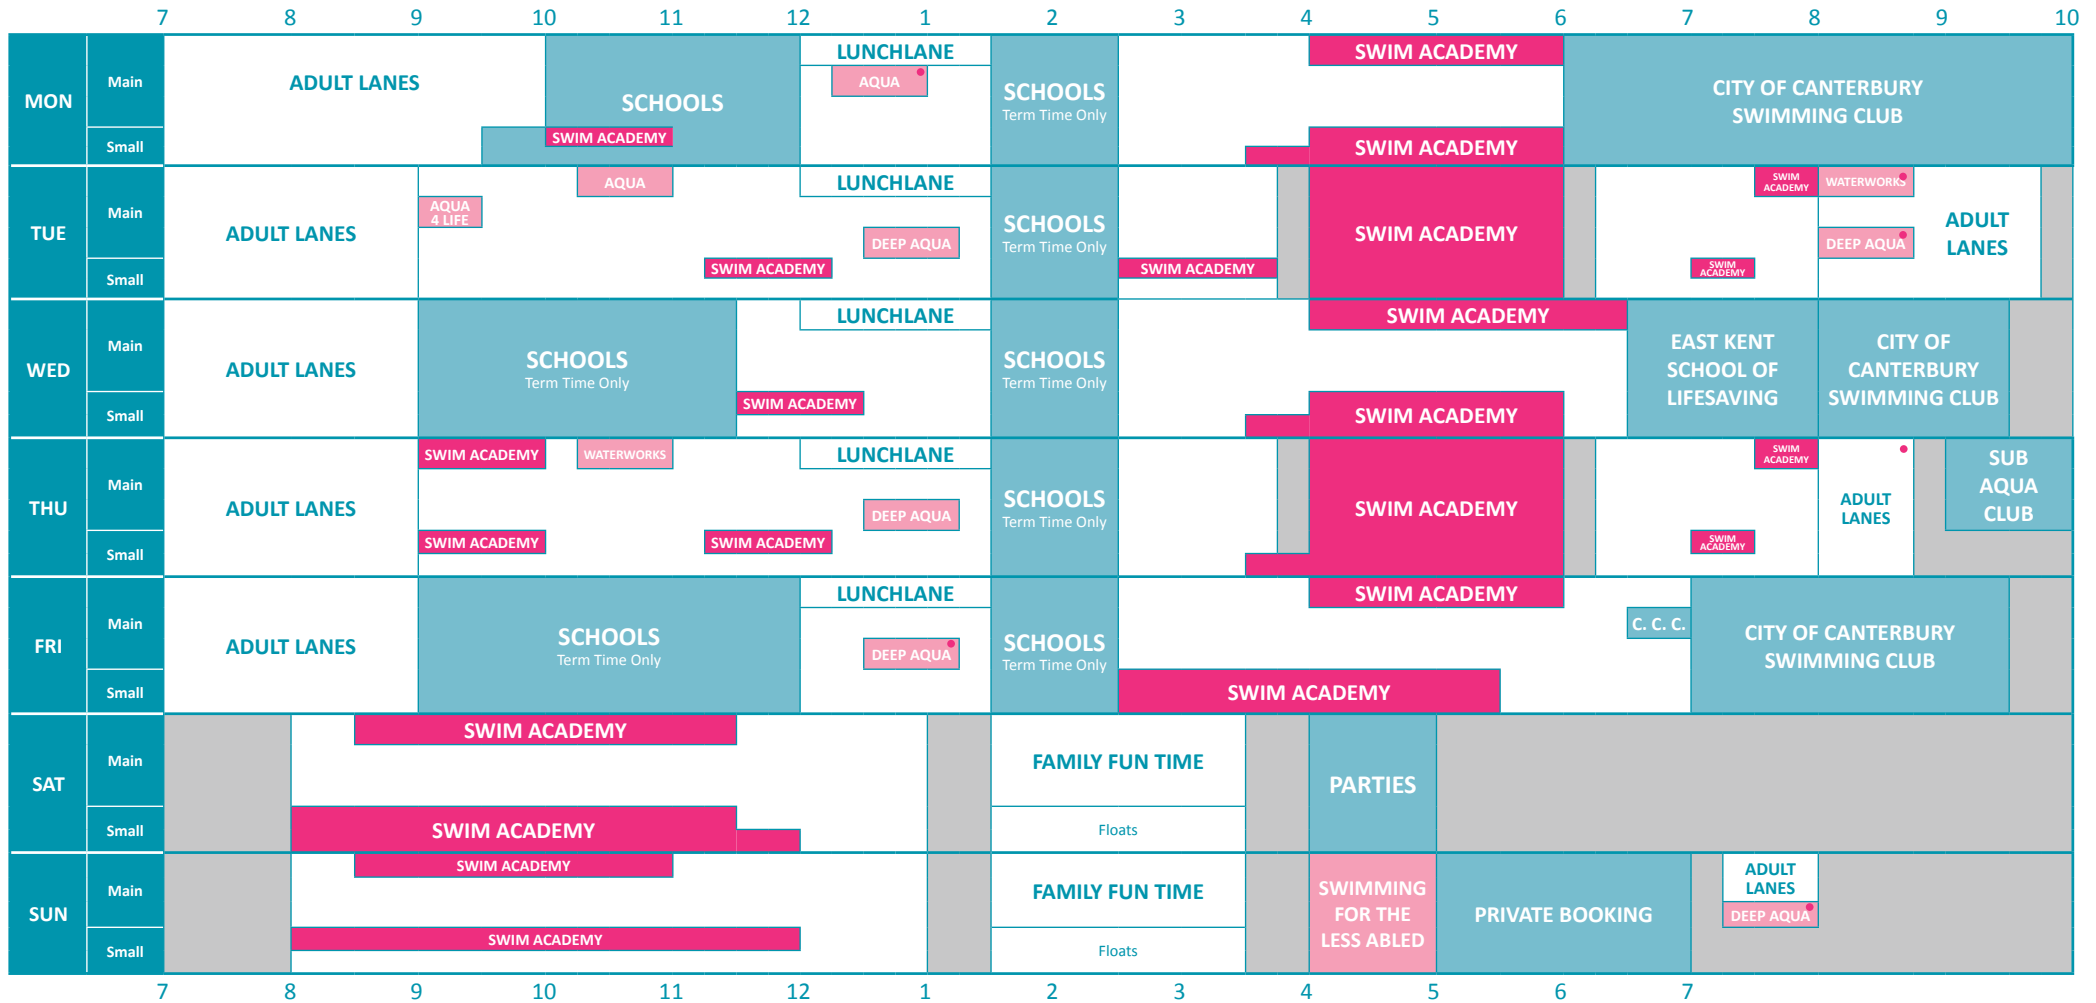

TERM TIME 2019

MAIN & SMALL POOLS

BEACH POOL

Public sessions
 Group activity sessions
 Pool closed for hire
 Pool closed
 Off Peak Aqua