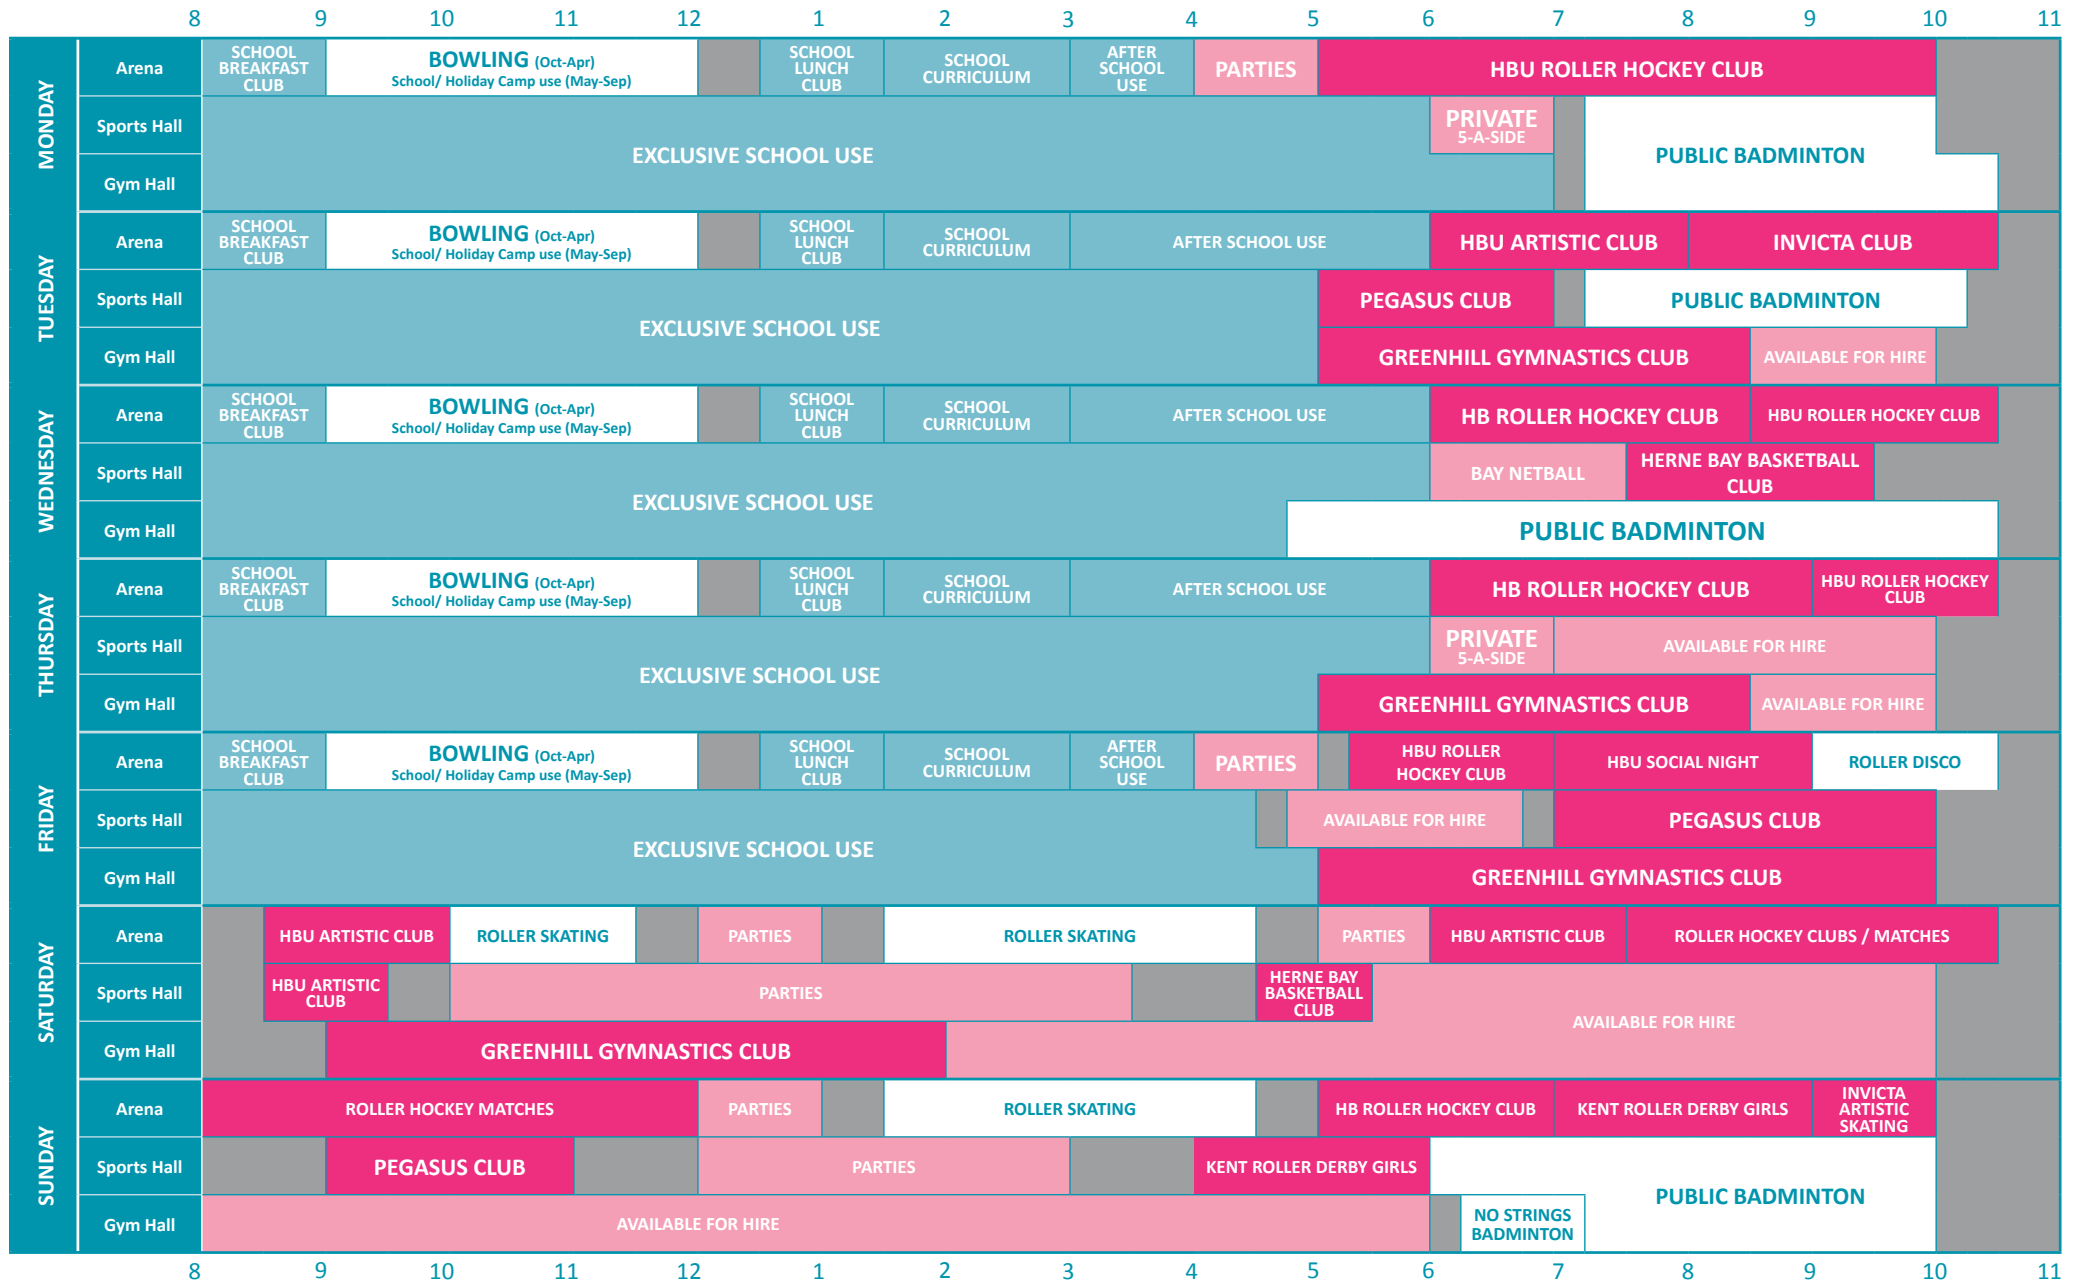

TERM TIME 2019

BAY SPORTS ARENA

Please note: All bookings are 55 minutes.

- Public sessions
- Closed for exclusive school use
- Clubs Sessions
- Set sessions available for hire
- Closed