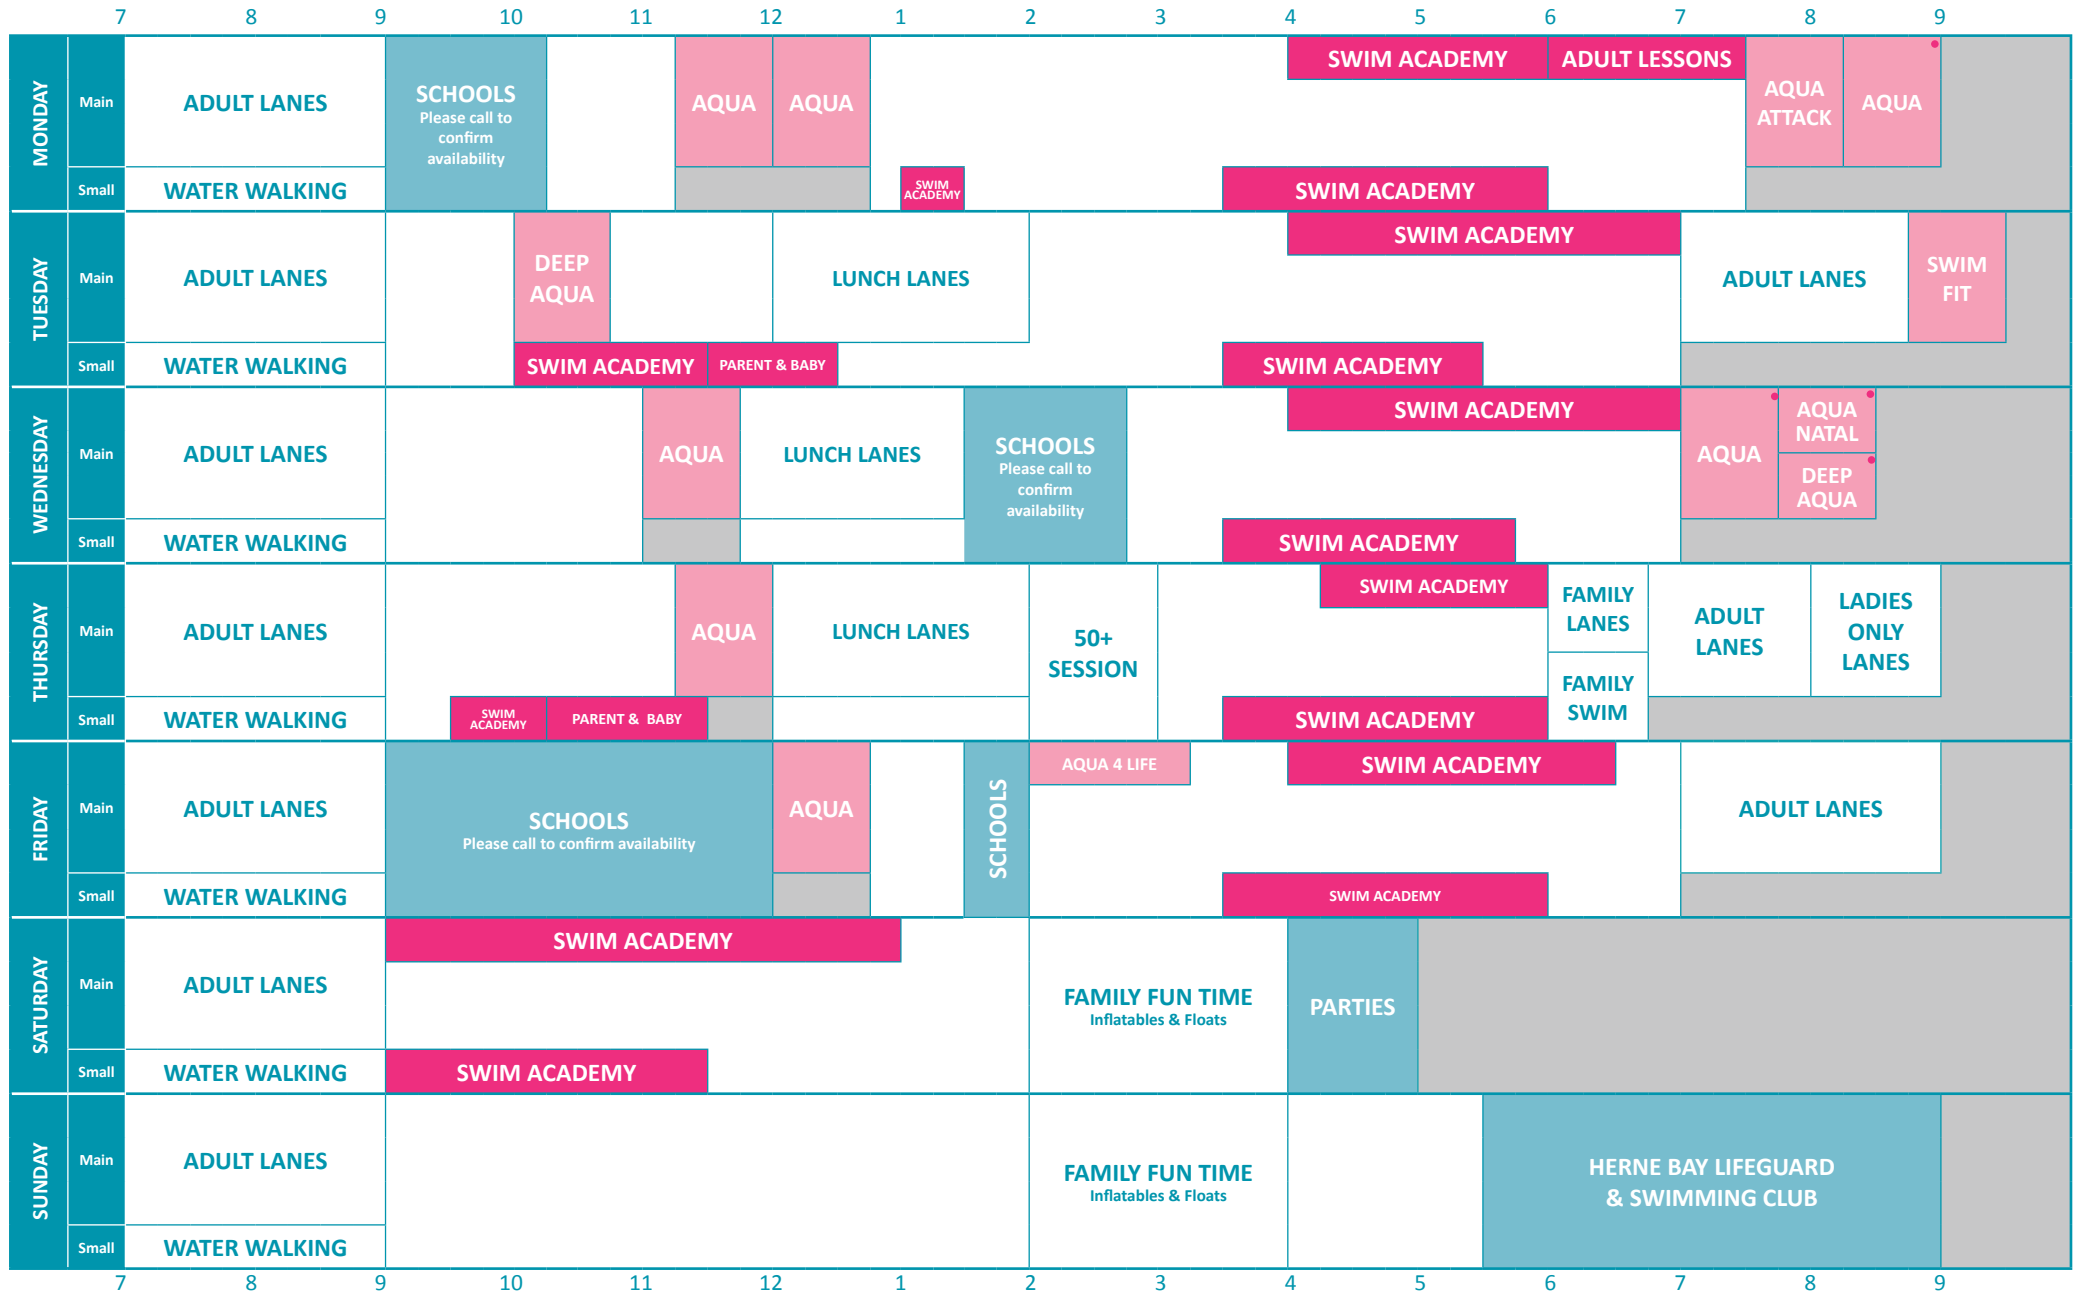

# TERM TIME 2019

## WHITSTABLE SWIMMING POOL

Public sessions
  Group activity sessions
  Pool closed for hire
  Swim Academy lessons
  Pool closed
  Off Peak Aqua