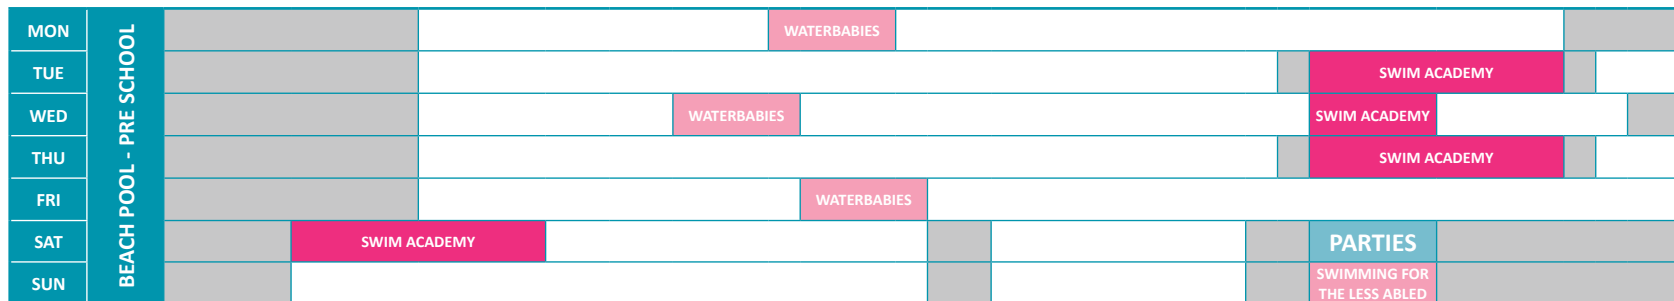

TERM TIME 2019

MAIN & SMALL POOLS

BEACH POOL

Public sessions
 Group activity sessions
 Pool closed for hire
 Pool closed
 Off Peak Aqua