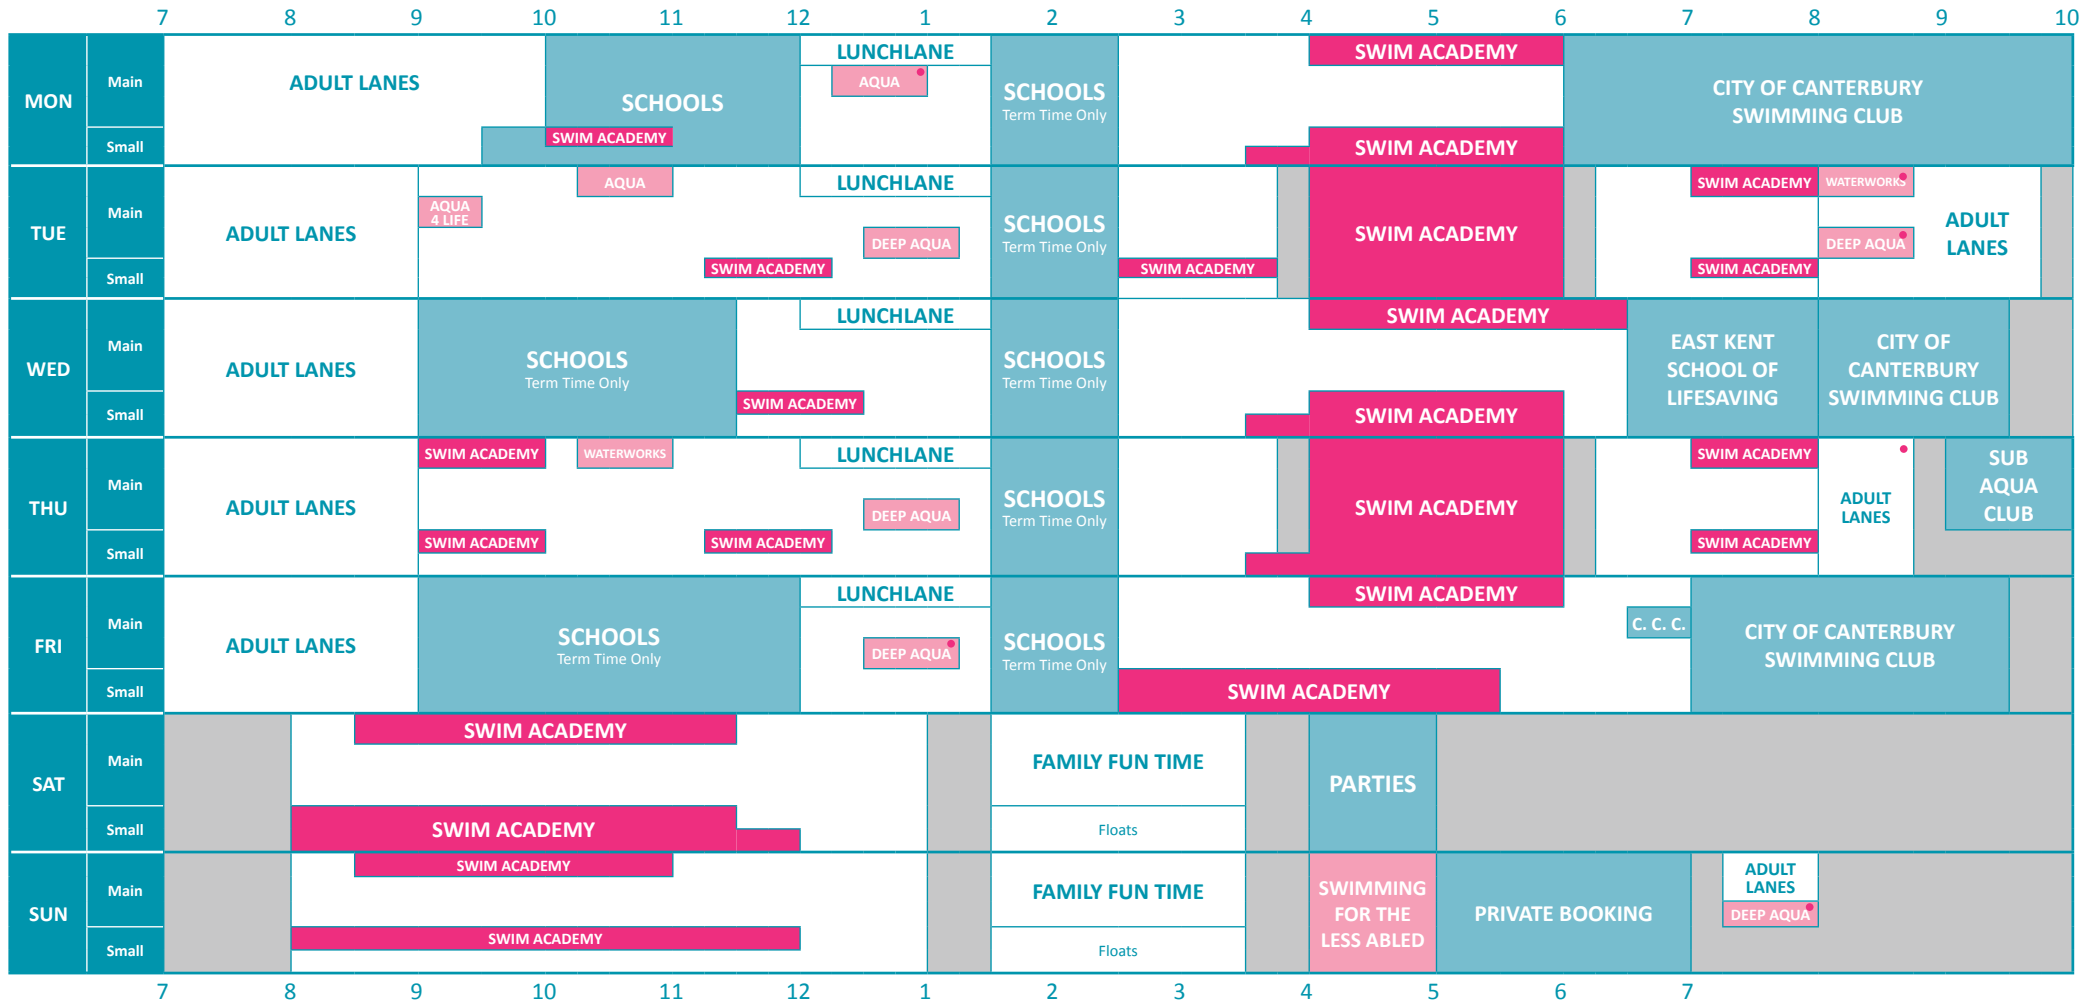

TERM TIME 2019

MAIN & SMALL POOLS

BEACH POOL

Public sessions
 Group activity sessions
 Pool closed for hire
 Pool closed
 Off Peak Aqua