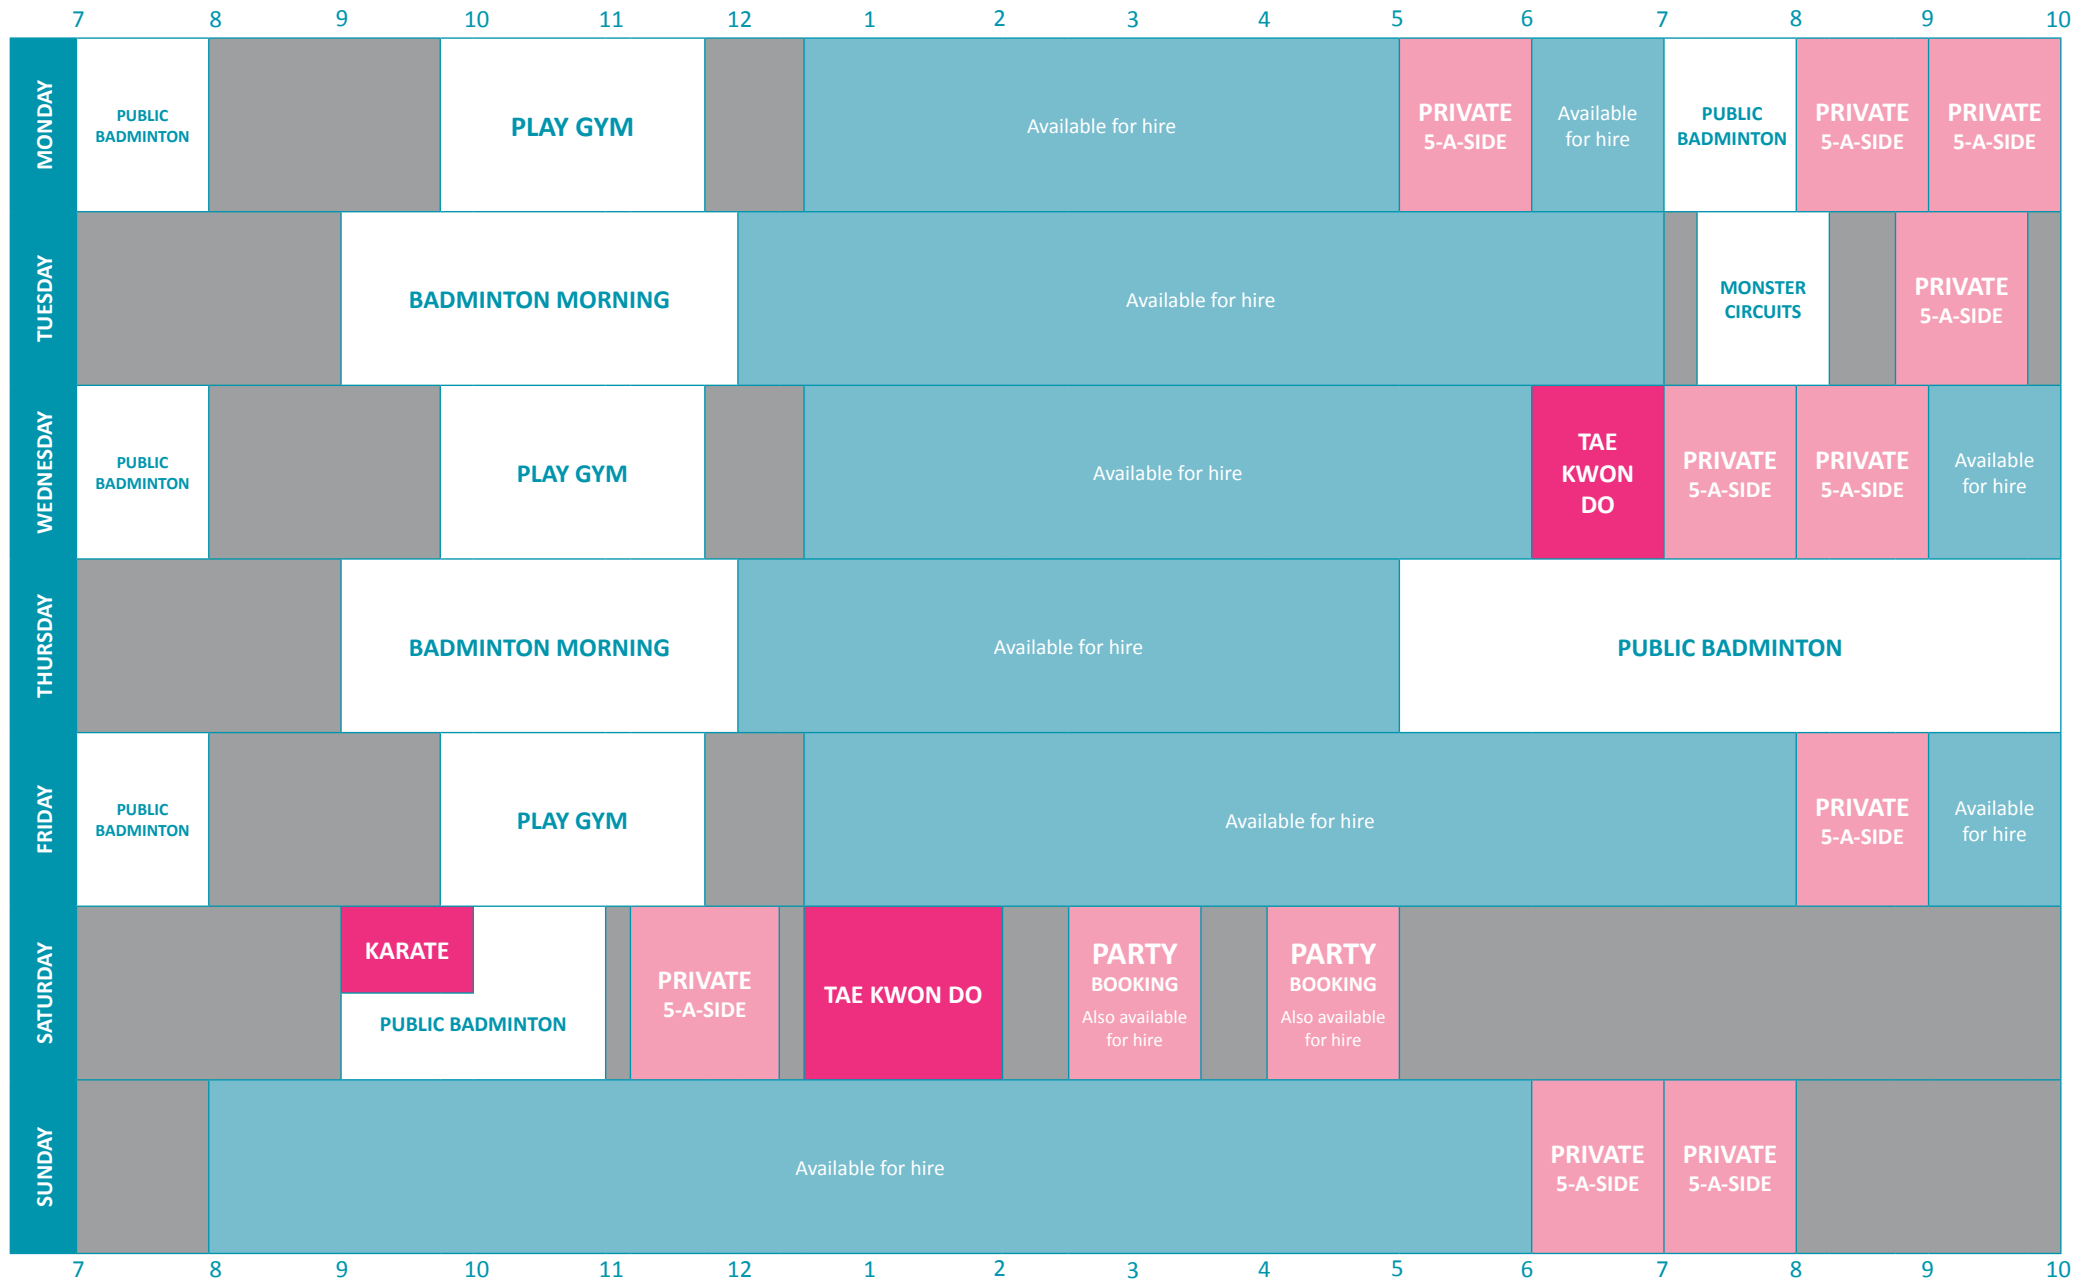

TERM TIME 2019

KINGSMEAD LEISURE CENTRE

Please note: All bookings are 55 minutes.

- Public sessions
- Available for hire for badminton, 5-a-side, group activities and general bookings
- Clubs Sessions
- Set sessions available for hire
- Hall Closed