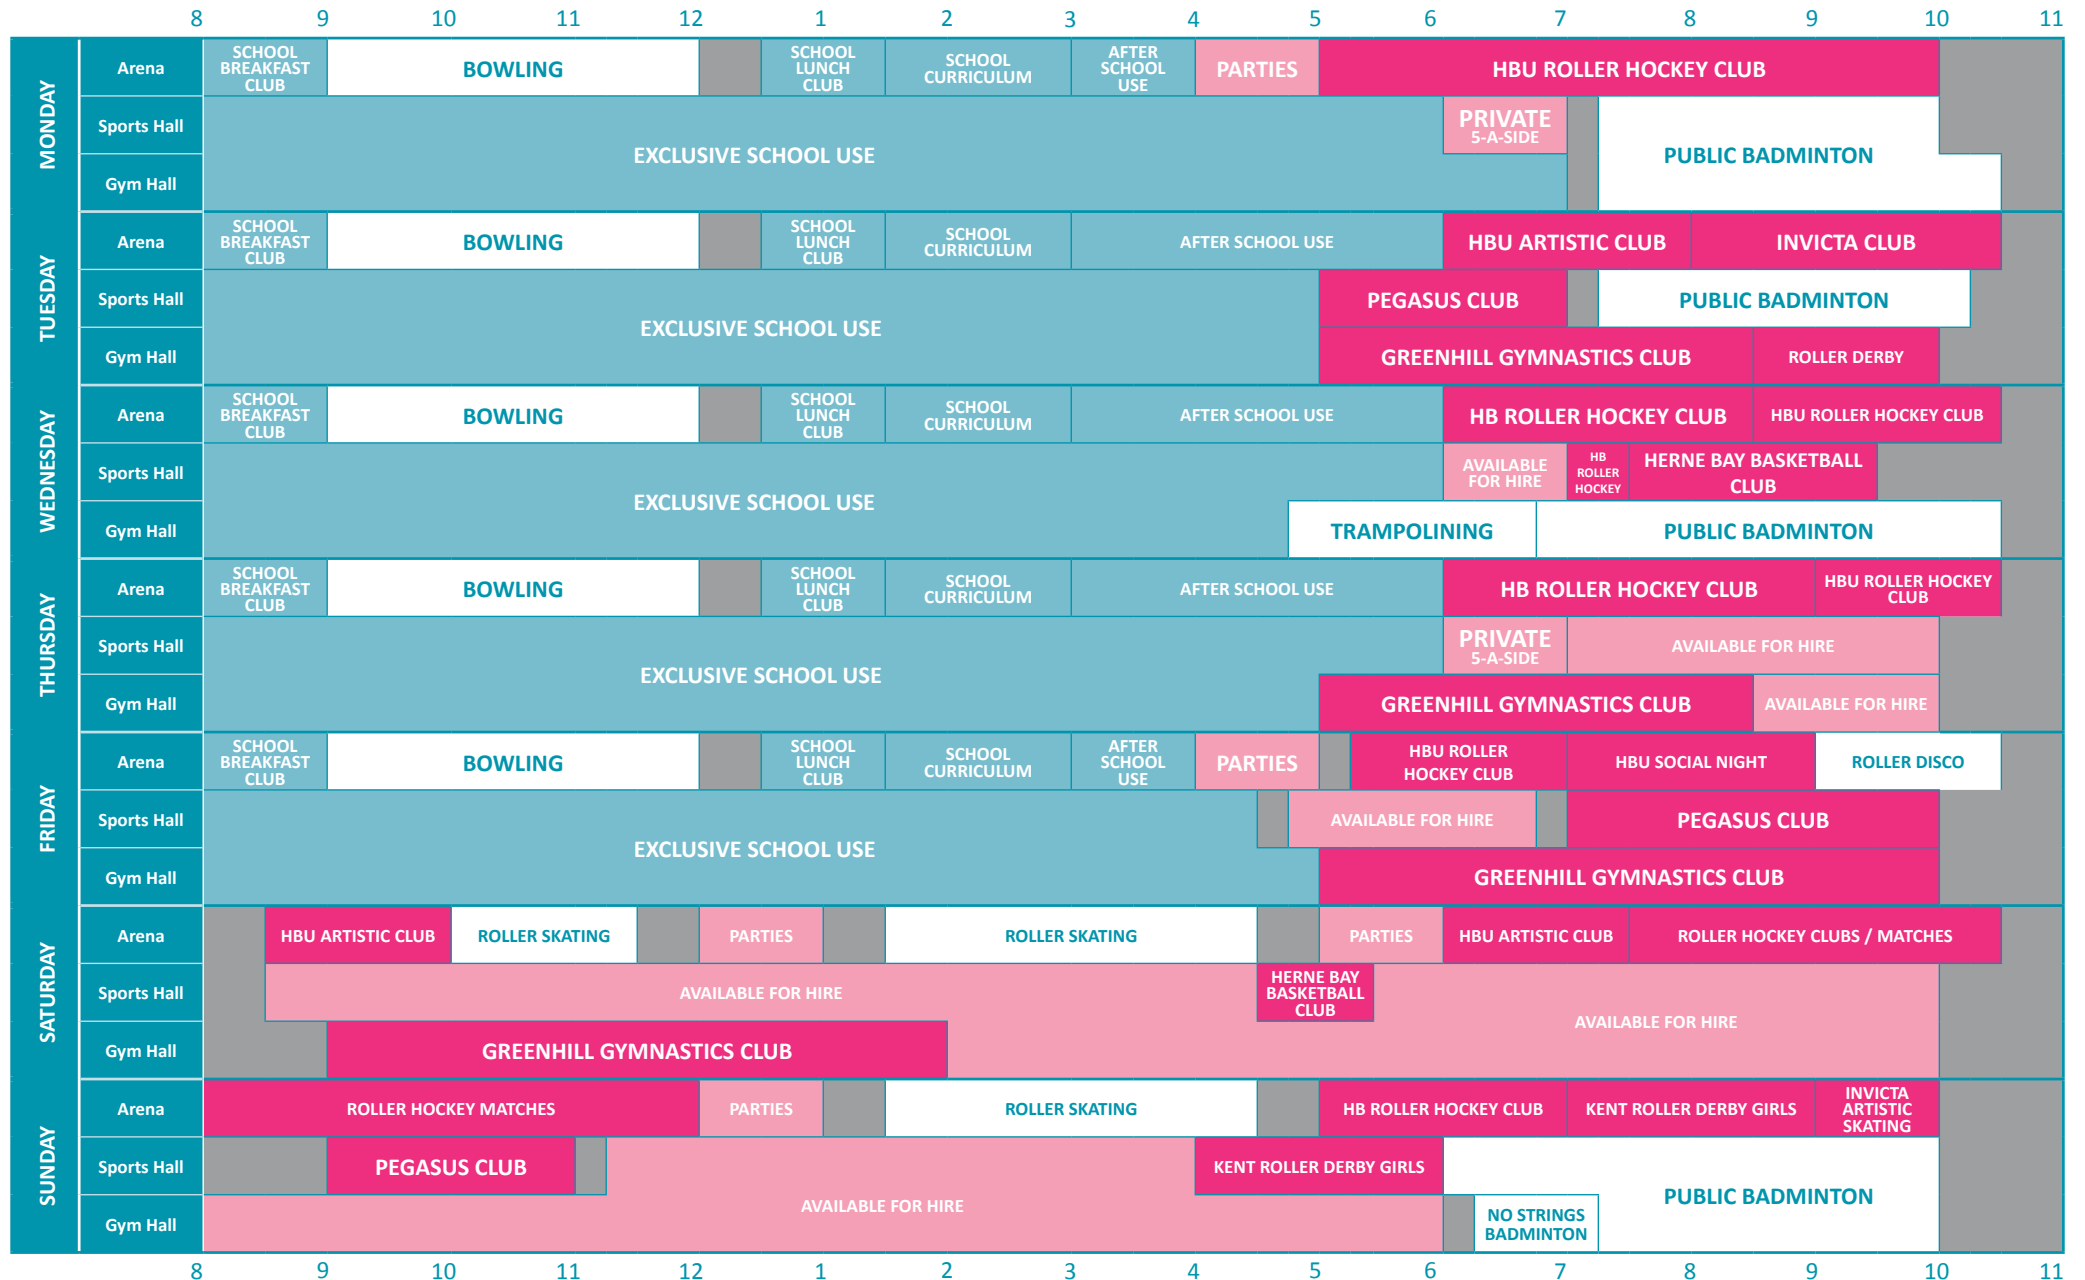

TERM TIME 2019

BAY SPORTS ARENA

Please note: All bookings are 55 minutes.

- Public sessions
- Closed for exclusive school use
- Clubs Sessions
- Set sessions available for hire
- Closed