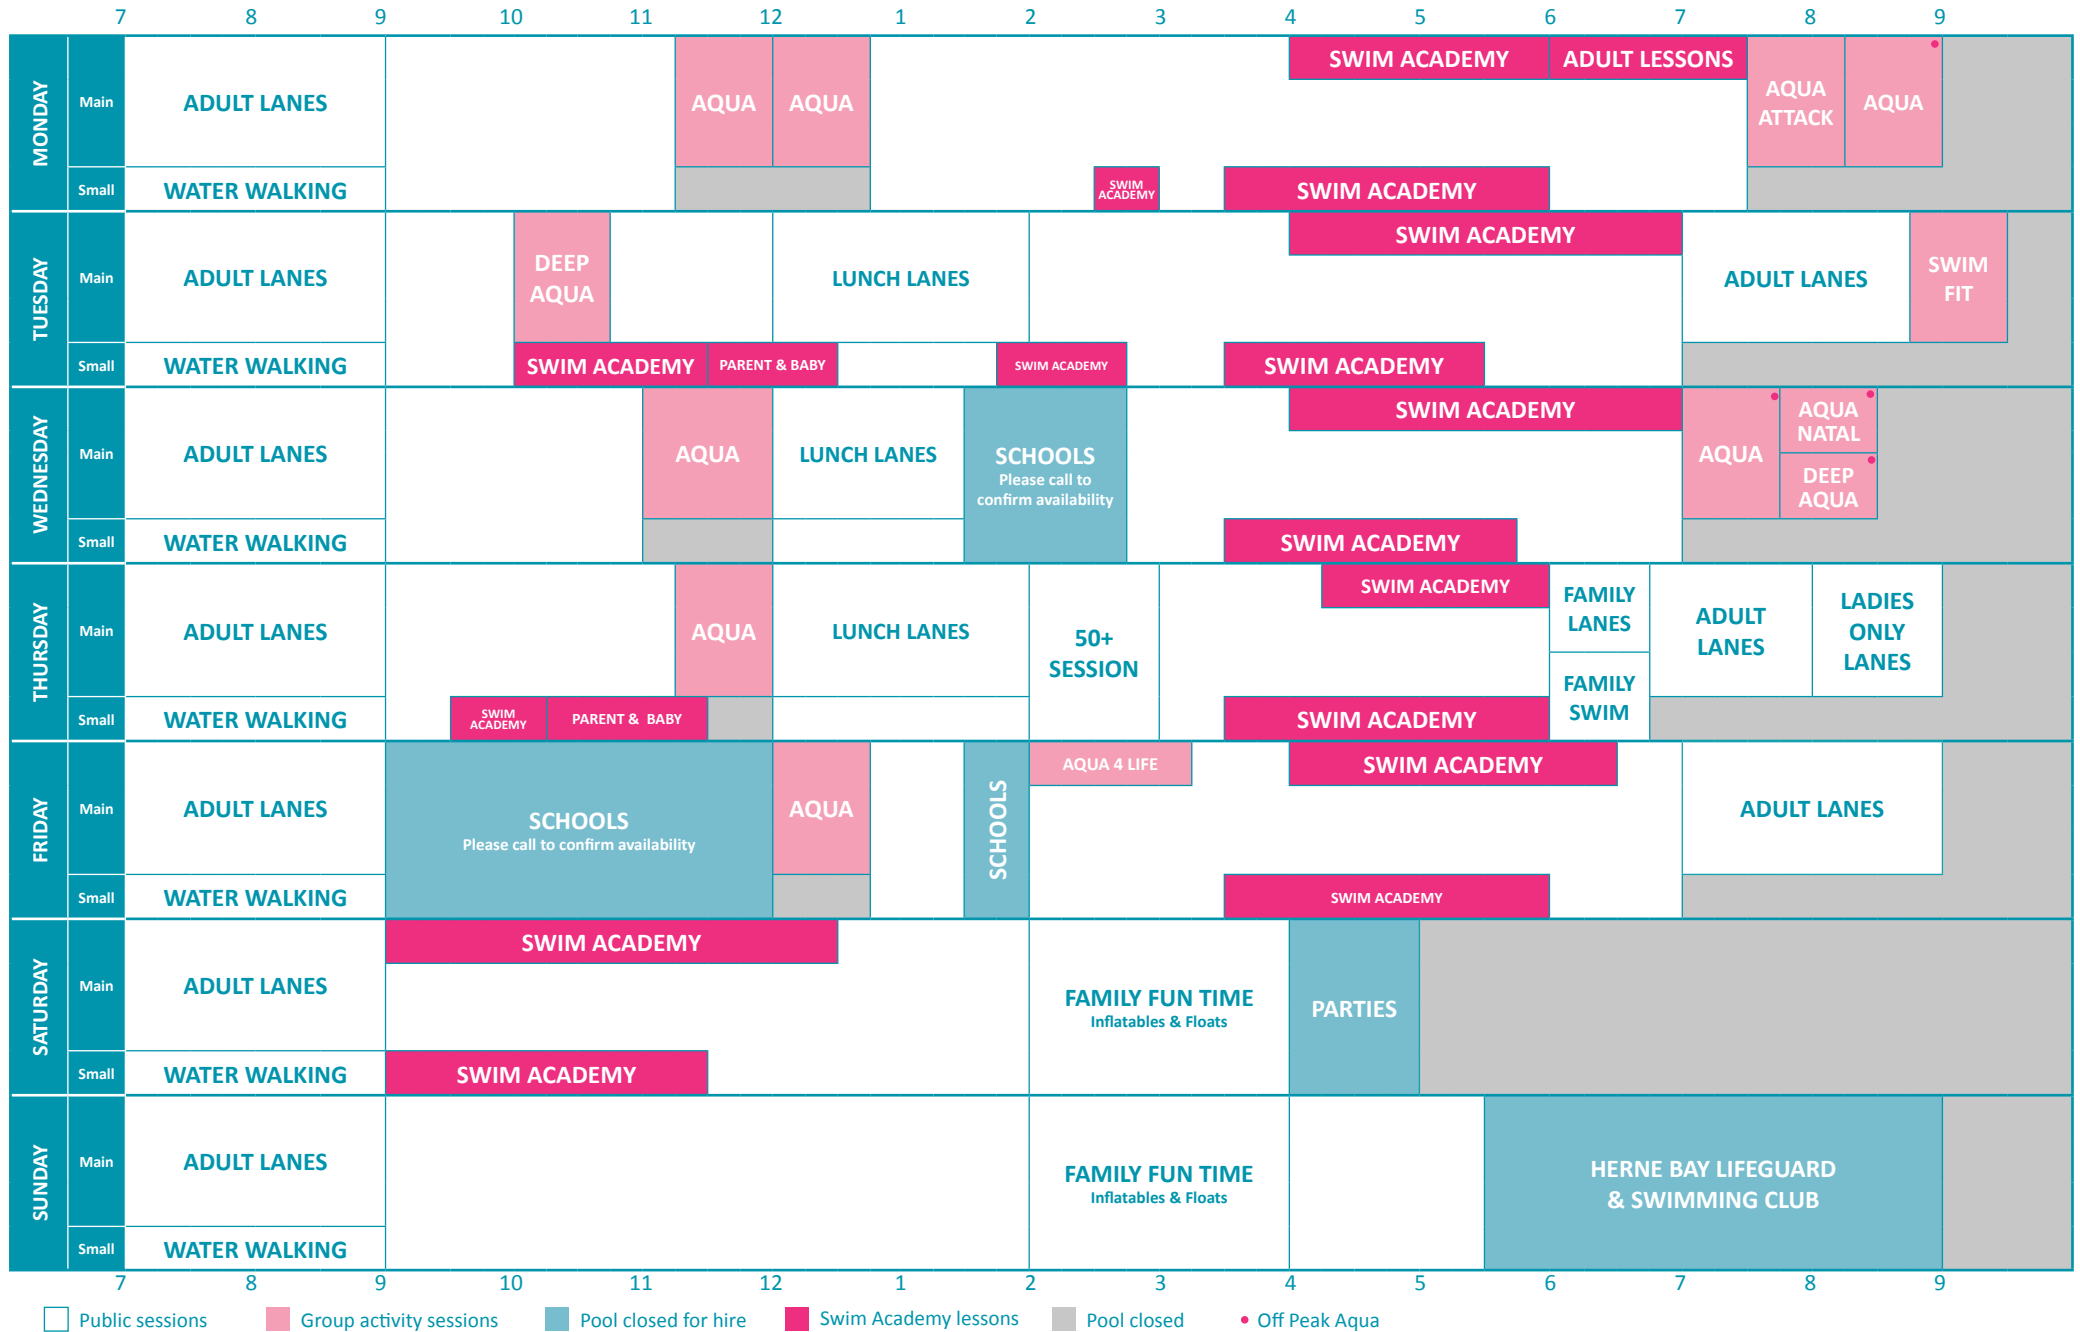

TERM TIME 2018

WHITSTABLE SWIMMING POOL

Public sessions
 Group activity sessions
 Pool closed for hire
 Swim Academy lessons
 Pool closed
 Off Peak Aqua