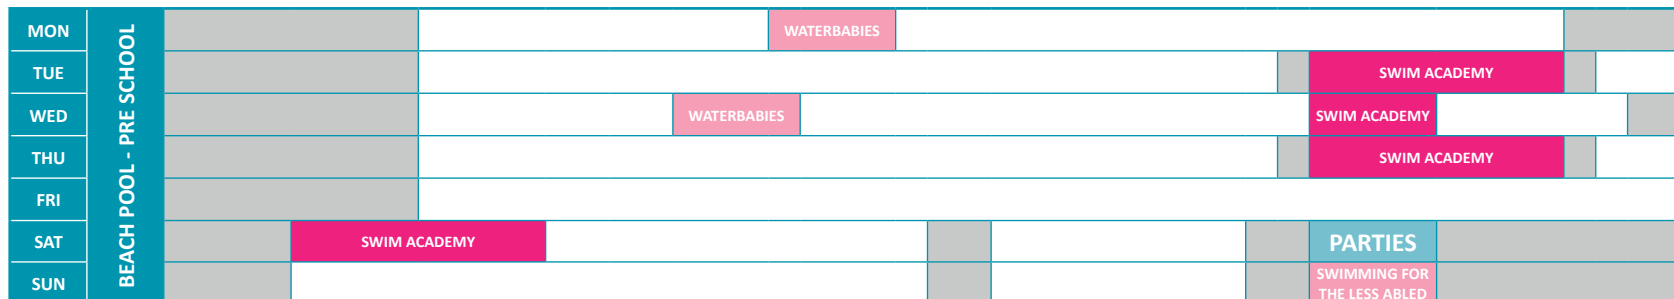

TERM TIME 2018

MAIN & SMALL POOLS

BEACH POOL

Public sessions
 Group activity sessions
 Pool closed for hire
 Swim Academy lessons
 Pool closed
 Off Peak Aqua