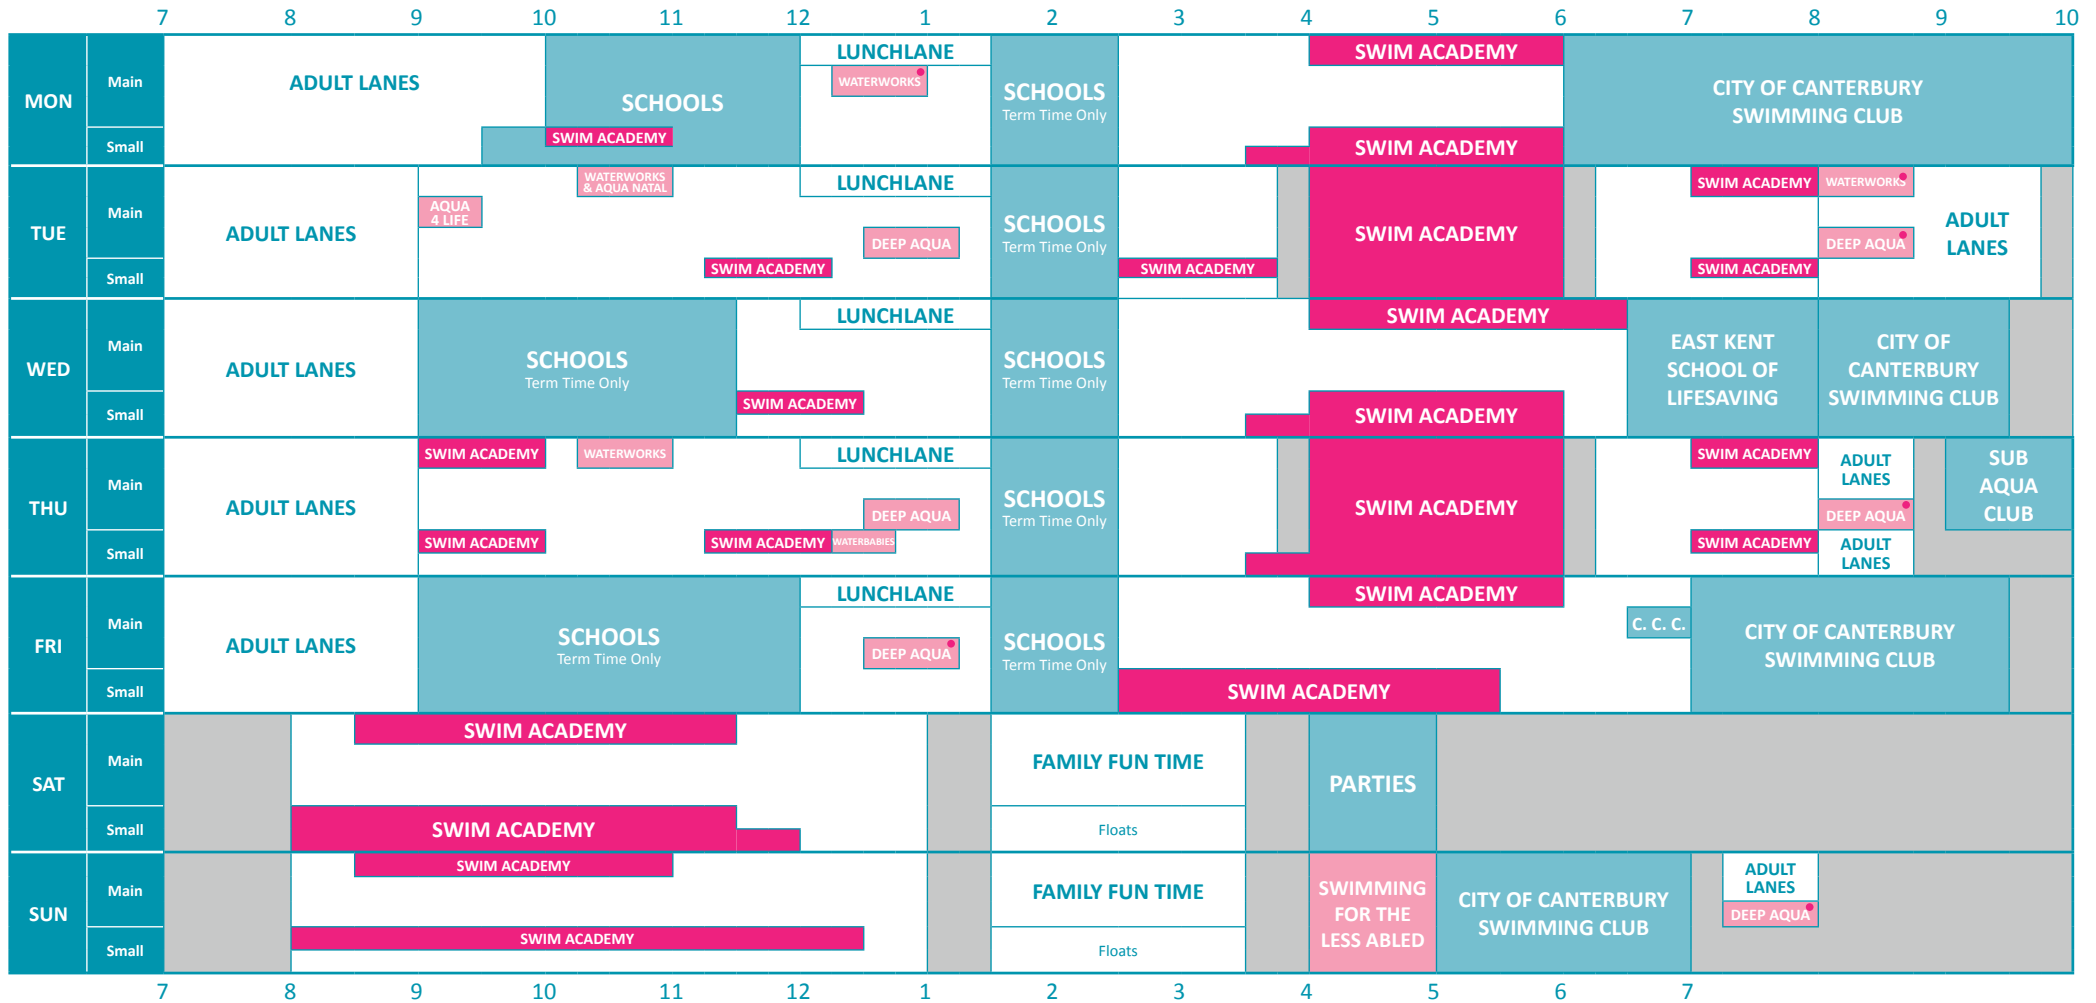

TERM TIME 2018

MAIN & SMALL POOLS

BEACH POOL

Public sessions
 Group activity sessions
 Pool closed for hire
 Swim Academy lessons
 Pool closed
 Off Peak Aqua