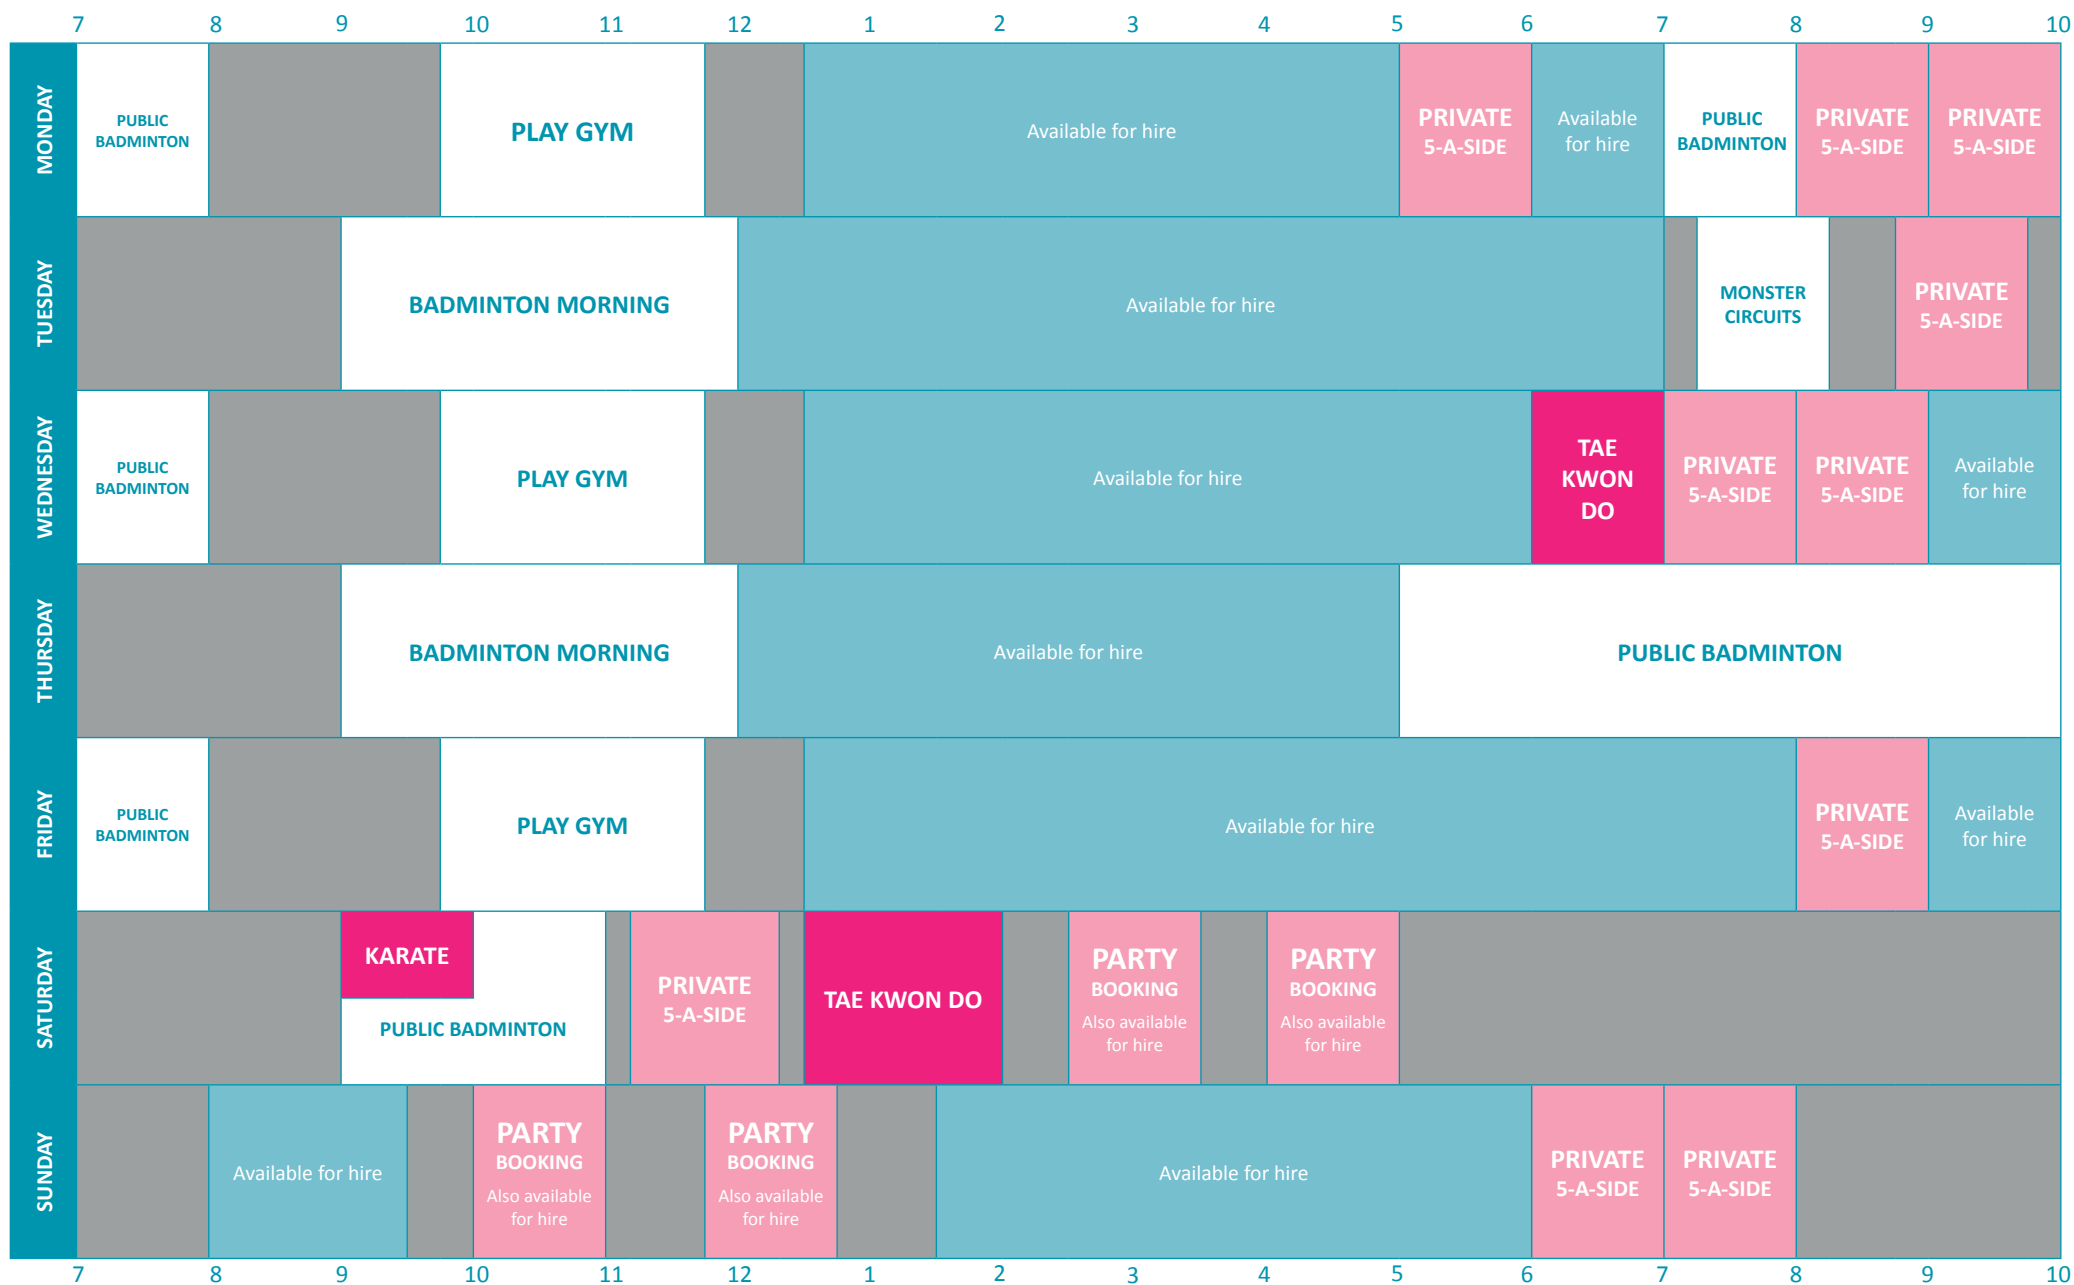

TERM TIME 2018

KINGSMEAD LEISURE CENTRE

Please note: All bookings are 55 minutes.

- Public sessions
- Available for hire for badminton, 5-a-side, group activities and general bookings
- Clubs Sessions
- Set sessions available for hire
- Hall Closed