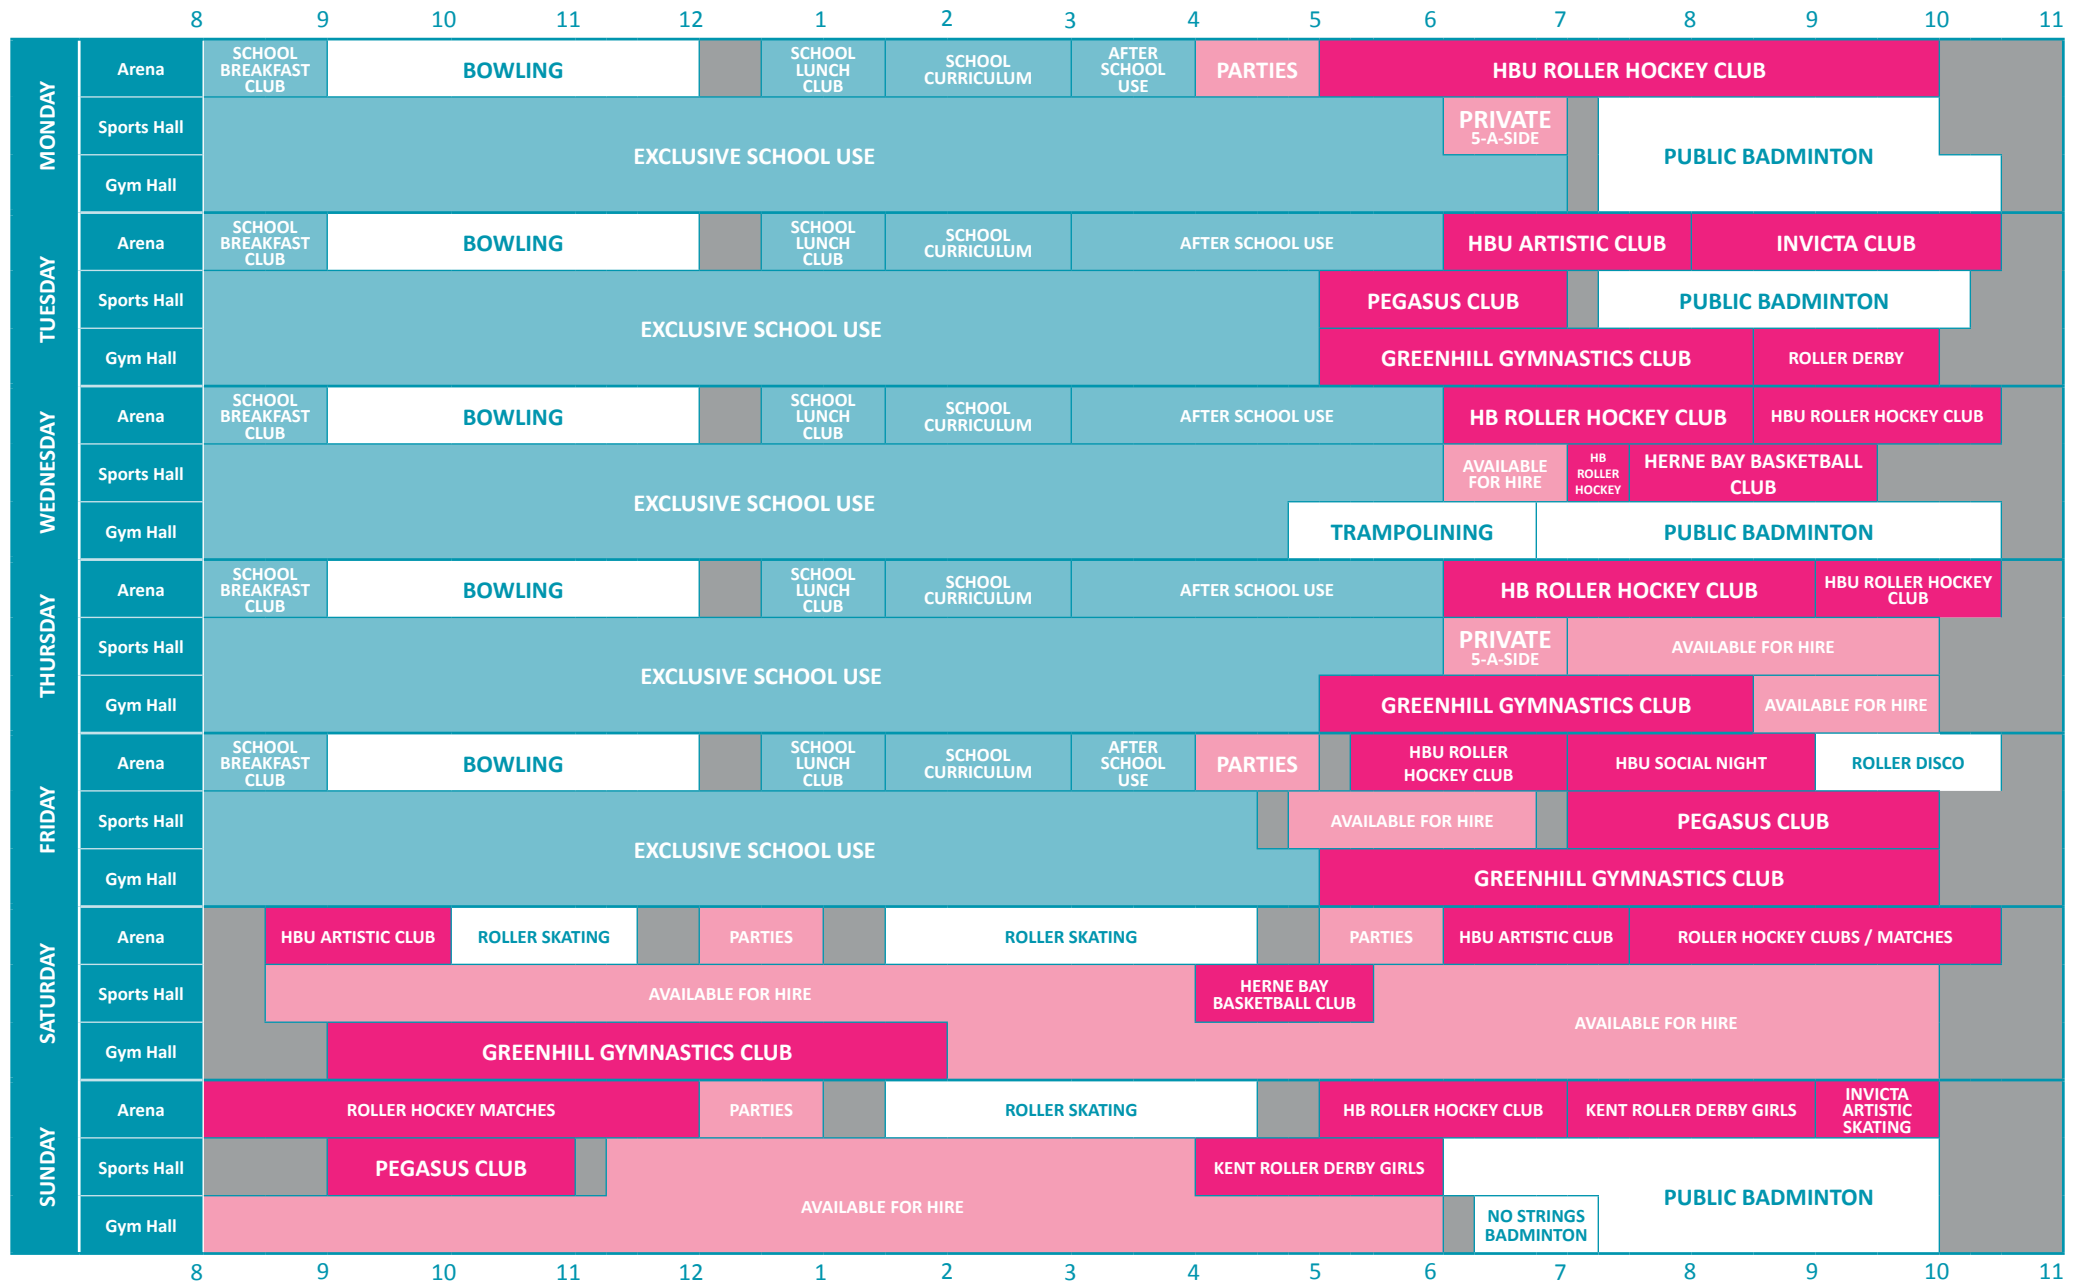

TERM TIME 2018

BAY SPORTS ARENA

Please note: All bookings are 55 minutes.

Public sessions
 Closed for exclusive school use
 Clubs Sessions
 Set sessions available for hire
 Closed